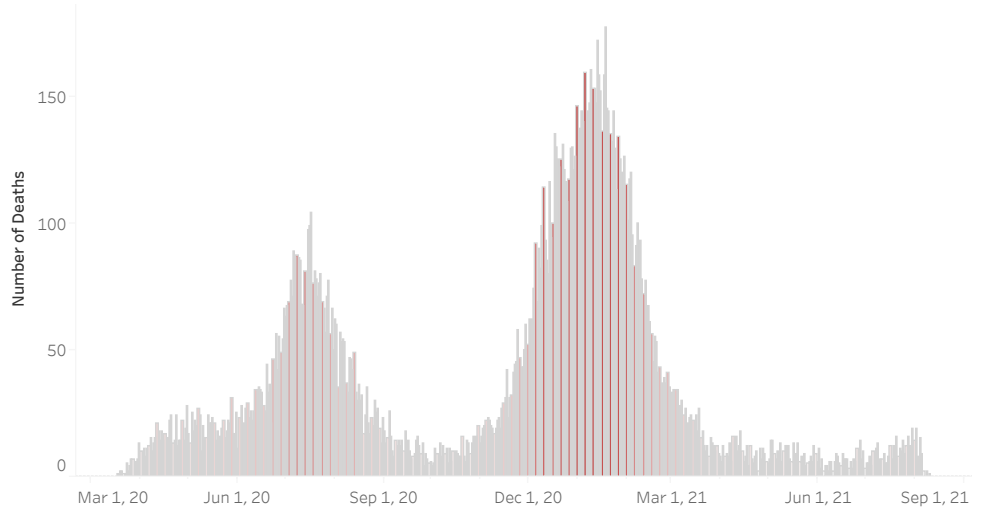

COVID-19 Deaths (total)

18,412

New COVID-19 Deaths Reported Today

6

Hover over the icon to get more information on the data in this dashboard.

COVID-19 Deaths by County

Data will not be shown for counties with fewer than three deaths.

© Mapbox © OSM

COVID-19 Deaths by Date of Death

Recent deaths may not be reported yet. Cases missing the date of death are excluded from the graph above, but are included in all other numbers.

COVID-19 Deaths by Gender