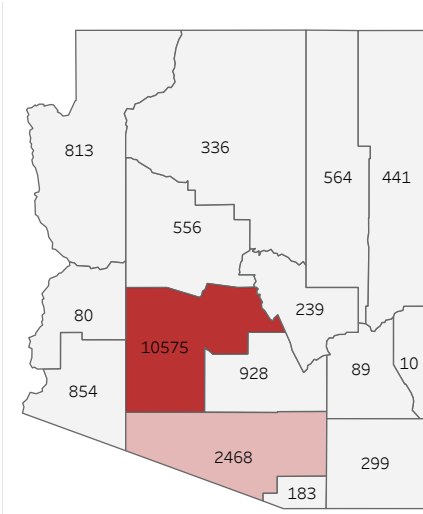

COVID-19 Deaths (total)

18,435

New COVID-19 Deaths Reported Today

23

Hover over the icon to get more information on the data in this dashboard.

COVID-19 Deaths by County

Data will not be shown for counties with fewer than three deaths.

© Mapbox © OSM

COVID-19 Deaths by Date of Death

Recent deaths may not be reported yet. Cases missing the date of death are excluded from the graph above, but are included in all other numbers.

COVID-19 Deaths by Gender

COVID-19 Deaths by Age Group

COVID-19 Deaths by Race/Ethnicity

Date Updated: 8/13/2021