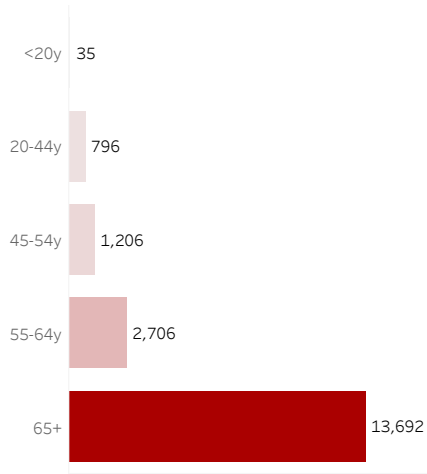

COVID-19 Deaths (total)

18,435

New COVID-19 Deaths Reported Today

23

Hover over the icon to get more information on the data in this dashboard.

COVID-19 Deaths by County

Data will not be shown for counties with fewer than three deaths.

© Mapbox © OSM

COVID-19 Deaths by Date of Death

Recent deaths may not be reported yet. Cases missing the date of death are excluded from the graph above, but are included in all other numbers.

COVID-19 Deaths by Gender

COVID-19 Deaths by Age Group

COVID-19 Deaths by Race/Ethnicity

Date Updated: 8/13/2021