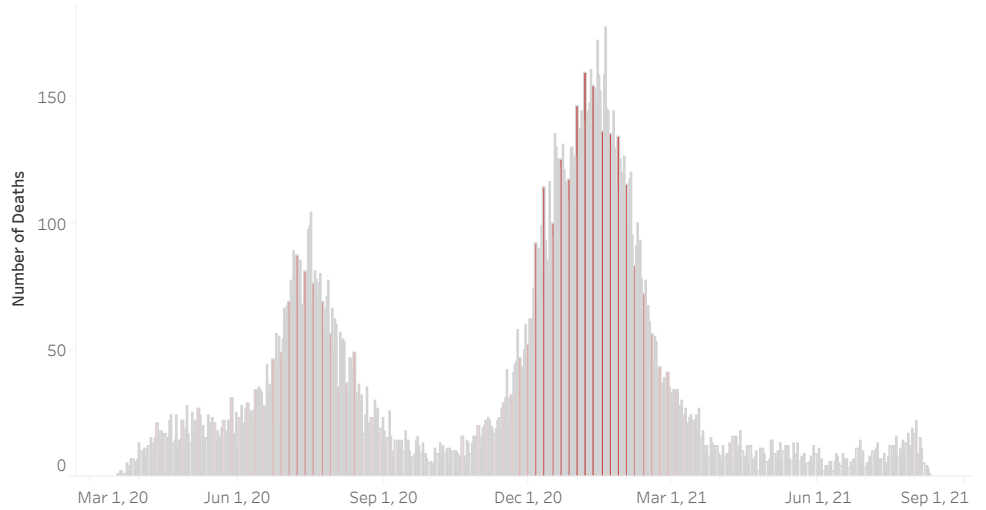

COVID-19 Deaths (total)

18,435

New COVID-19 Deaths Reported Today

23

Hover over the icon to get more information on the data in this dashboard.

COVID-19 Deaths by County

Data will not be shown for counties with fewer than three deaths.

© Mapbox © OSM

COVID-19 Deaths by Date of Death

Recent deaths may not be reported yet. Cases missing the date of death are excluded from the graph above, but are included in all other numbers.

COVID-19 Deaths by Gender