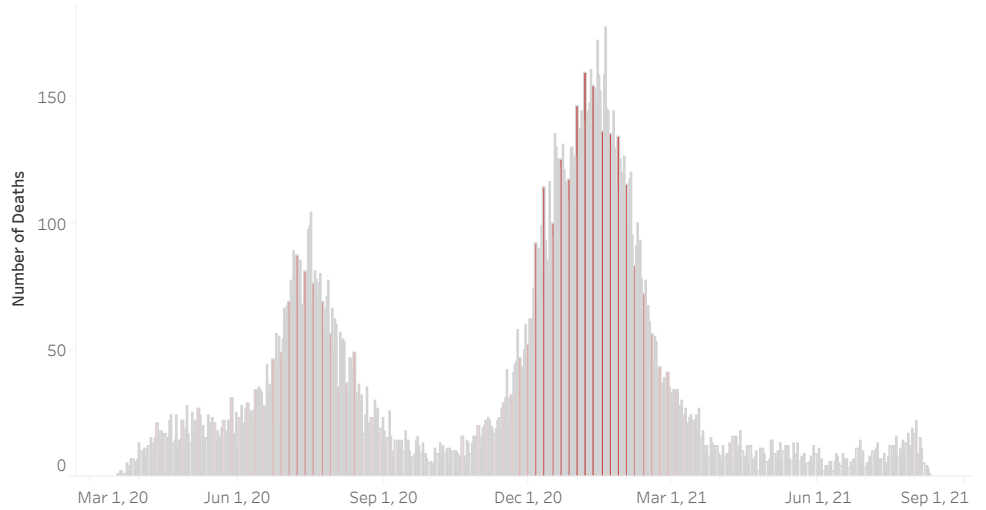

COVID-19 Deaths by Date of Death

Recent deaths may not be reported yet. Cases missing the date of death are excluded from the graph above, but are included in all other numbers.