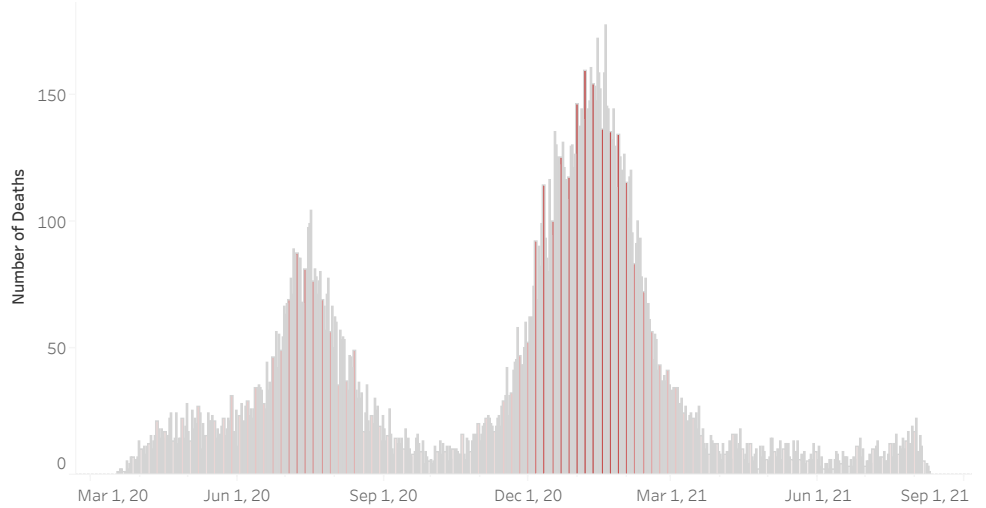

COVID-19 Deaths by Date of Death

Recent deaths may not be reported yet. Cases missing the date of death are excluded from the graph above, but are included in all other numbers.