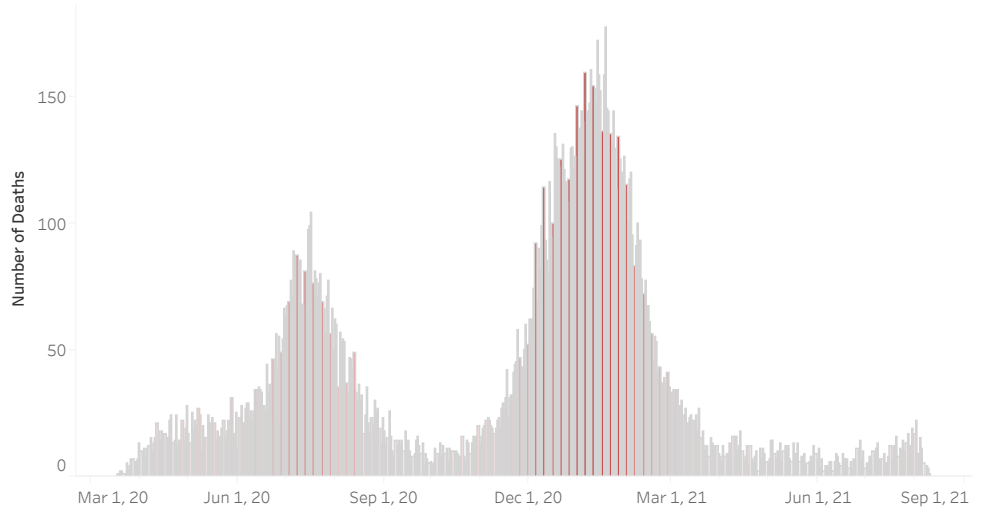

COVID-19 Deaths (total)

18,435

New COVID-19 Deaths Reported Today

23

Hover over the icon to get more information on the data in this dashboard.

COVID-19 Deaths by County

Data will not be shown for counties with fewer than three deaths.

© Mapbox © OSM

COVID-19 Deaths by Date of Death

Recent deaths may not be reported yet. Cases missing the date of death are excluded from the graph above, but are included in all other numbers.

COVID-19 Deaths by Gender