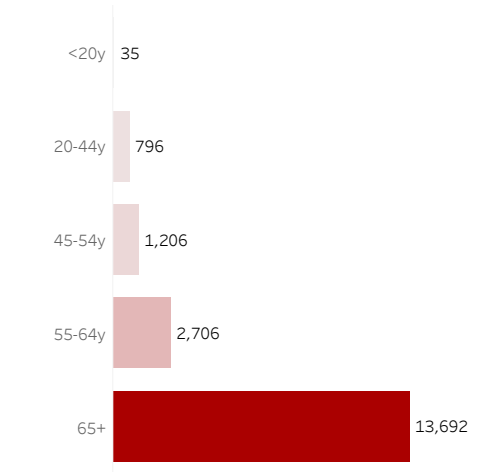

COVID-19 Deaths (total)

18,435

New COVID-19 Deaths Reported Today

23

Hover over the icon to get more information on the data in this dashboard.

COVID-19 Deaths by County

Data will not be shown for counties with fewer than three deaths.

© Mapbox © OSM

COVID-19 Deaths by Date of Death

Recent deaths may not be reported yet. Cases missing the date of death are excluded from the graph above, but are included in all other numbers.

COVID-19 Deaths by Gender

COVID-19 Deaths by Age Group

COVID-19 Deaths by Race/Ethnicity

Date Updated: 8/13/2021