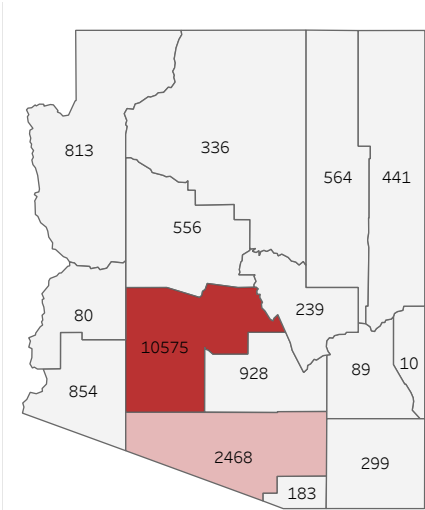

COVID-19 Deaths (total)

18,435

New COVID-19 Deaths Reported Today

23

Hover over the icon to get more information on the data in this dashboard.

COVID-19 Deaths by County

Data will not be shown for counties with fewer than three deaths.

© Mapbox © OSM

COVID-19 Deaths by Date of Death

Recent deaths may not be reported yet. Cases missing the date of death are excluded from the graph above, but are included in all other numbers.

COVID-19 Deaths by Gender

COVID-19 Deaths by Age Group

COVID-19 Deaths by Race/Ethnicity

Date Updated: 8/13/2021