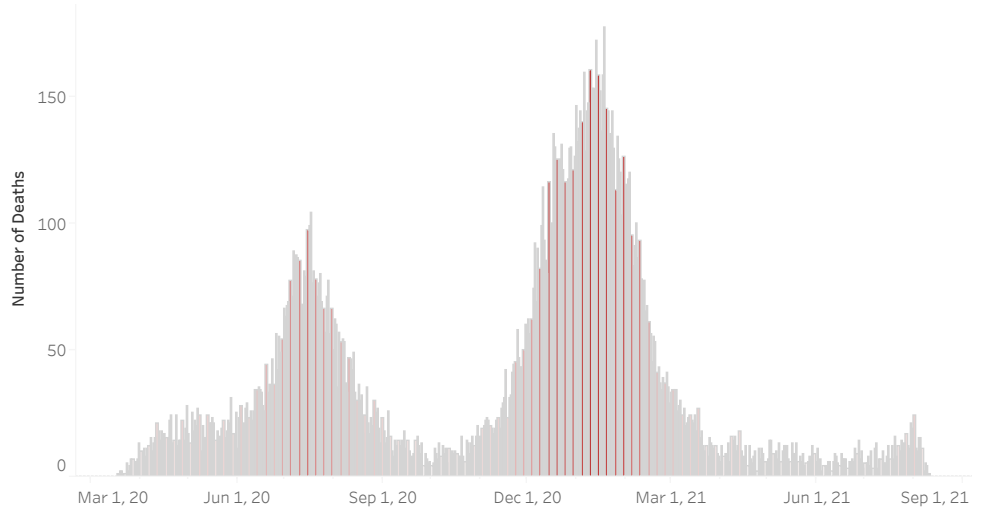

COVID-19 Deaths by Date of Death

Recent deaths may not be reported yet. Cases missing the date of death are excluded from the graph above, but are included in all other numbers.