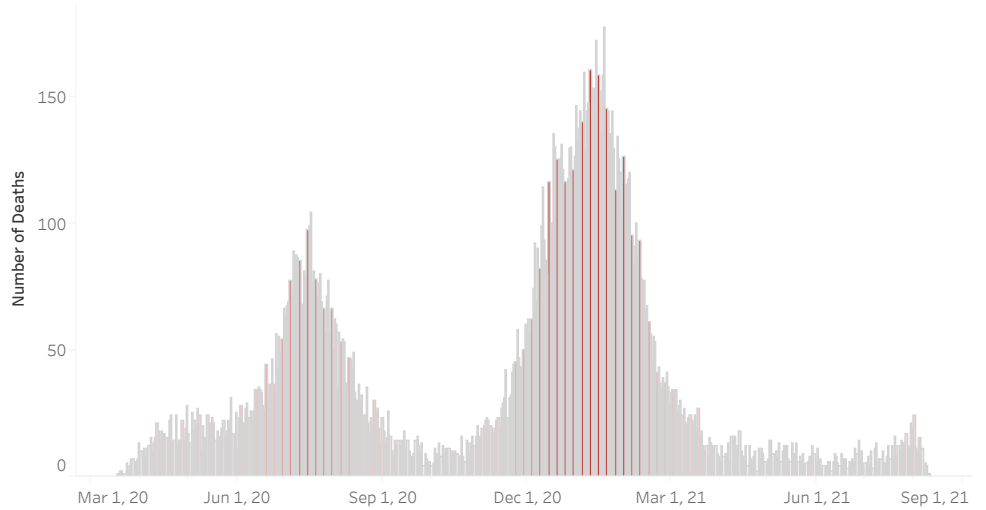

COVID-19 Deaths (total)

18,462

New COVID-19 Deaths Reported Today

27

Hover over the icon to get more information on the data in this dashboard.

COVID-19 Deaths by County

Data will not be shown for counties with fewer than three deaths.

© Mapbox © OSM

COVID-19 Deaths by Date of Death

Recent deaths may not be reported yet. Cases missing the date of death are excluded from the graph above, but are included in all other numbers.

COVID-19 Deaths by Gender