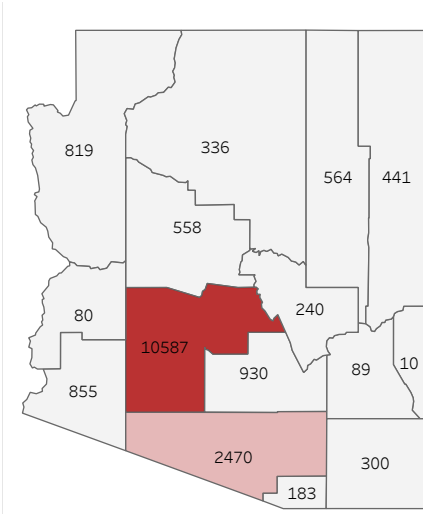

COVID-19 Deaths (total)

18,462

New COVID-19 Deaths Reported Today

27

Hover over the icon to get more information on the data in this dashboard.

COVID-19 Deaths by County

Data will not be shown for counties with fewer than three deaths.

© Mapbox © OSM

COVID-19 Deaths by Date of Death

Recent deaths may not be reported yet. Cases missing the date of death are excluded from the graph above, but are included in all other numbers.

COVID-19 Deaths by Gender

COVID-19 Deaths by Age Group

COVID-19 Deaths by Race/Ethnicity

Date Updated: 8/14/2021