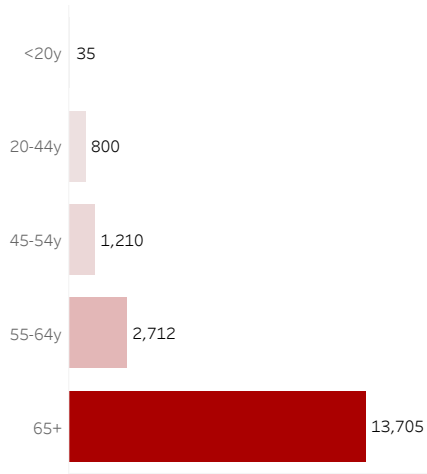

COVID-19 Deaths (total)

18,462

New COVID-19 Deaths Reported Today

27

Hover over the icon to get more information on the data in this dashboard.

COVID-19 Deaths by County

Data will not be shown for counties with fewer than three deaths.

© Mapbox © OSM

COVID-19 Deaths by Date of Death

Recent deaths may not be reported yet. Cases missing the date of death are excluded from the graph above, but are included in all other numbers.

COVID-19 Deaths by Gender

COVID-19 Deaths by Age Group

COVID-19 Deaths by Race/Ethnicity

Date Updated: 8/14/2021