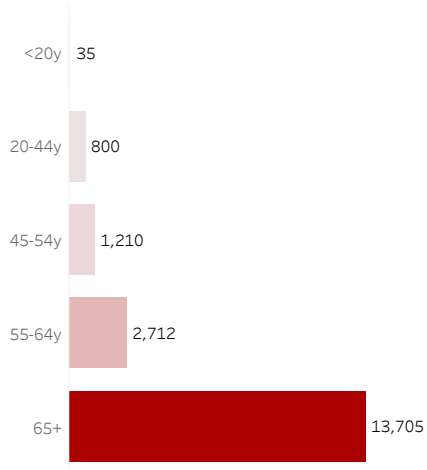

COVID-19 Deaths (total)

18,462

New COVID-19 Deaths Reported Today

27

Hover over the icon to get more information on the data in this dashboard.

COVID-19 Deaths by County

Data will not be shown for counties with fewer than three deaths.

© Mapbox © OSM

COVID-19 Deaths by Date of Death

Recent deaths may not be reported yet. Cases missing the date of death are excluded from the graph above, but are included in all other numbers.

COVID-19 Deaths by Gender

COVID-19 Deaths by Age Group

COVID-19 Deaths by Race/Ethnicity

Date Updated: 8/14/2021