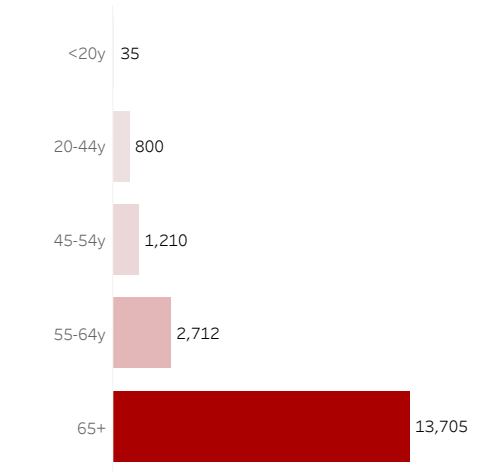

COVID-19 Deaths (total)

18,462

New COVID-19 Deaths Reported Today

27

Hover over the icon to get more information on the data in this dashboard.

COVID-19 Deaths by County

Data will not be shown for counties with fewer than three deaths.

© Mapbox © OSM

COVID-19 Deaths by Date of Death

Recent deaths may not be reported yet. Cases missing the date of death are excluded from the graph above, but are included in all other numbers.

COVID-19 Deaths by Gender

COVID-19 Deaths by Age Group

COVID-19 Deaths by Race/Ethnicity

Date Updated: 8/14/2021