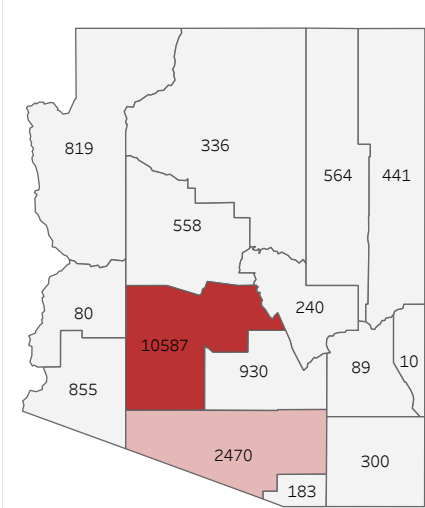

COVID-19 Deaths (total)

18,462

New COVID-19 Deaths Reported Today

27

Hover over the icon to get more information on the data in this dashboard.

COVID-19 Deaths by County

Data will not be shown for counties with fewer than three deaths.

© Mapbox © OSM

COVID-19 Deaths by Date of Death

Recent deaths may not be reported yet. Cases missing the date of death are excluded from the graph above, but are included in all other numbers.

COVID-19 Deaths by Gender

COVID-19 Deaths by Age Group

COVID-19 Deaths by Race/Ethnicity

Date Updated: 8/14/2021