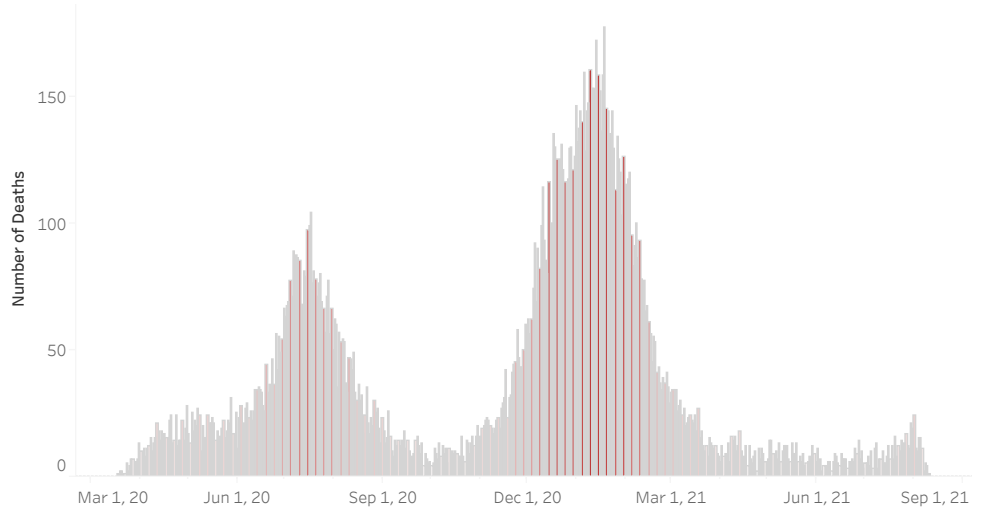

COVID-19 Deaths (total)

18,462

New COVID-19 Deaths Reported Today

27

Hover over the icon to get more information on the data in this dashboard.

COVID-19 Deaths by County

Data will not be shown for counties with fewer than three deaths.

© Mapbox © OSM

COVID-19 Deaths by Date of Death

Recent deaths may not be reported yet. Cases missing the date of death are excluded from the graph above, but are included in all other numbers.

COVID-19 Deaths by Gender