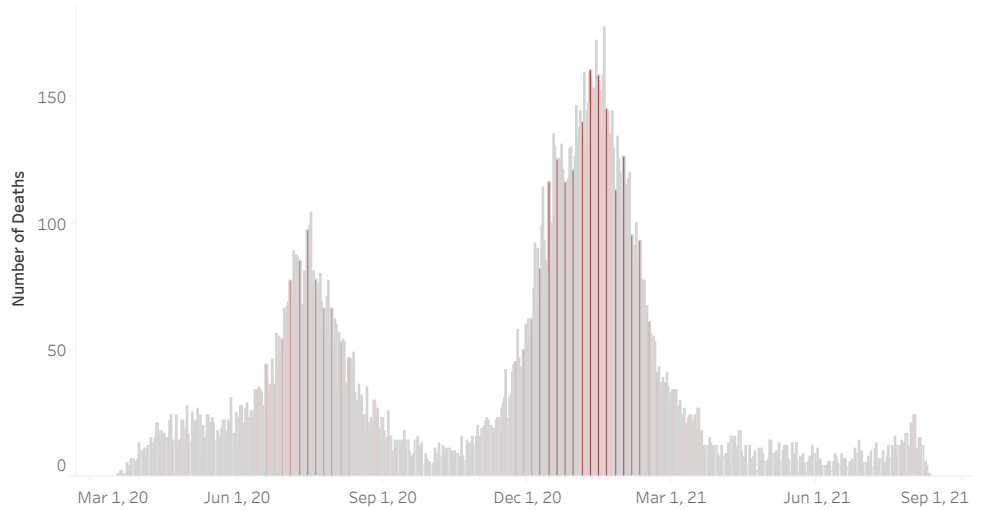

COVID-19 Deaths (total)

18,464

New COVID-19 Deaths Reported Today

2

Hover over the icon to get more information on the data in this dashboard.

COVID-19 Deaths by County

Data will not be shown for counties with fewer than three deaths.

© Mapbox © OSM

COVID-19 Deaths by Date of Death

Recent deaths may not be reported yet. Cases missing the date of death are excluded from the graph above, but are included in all other numbers.

COVID-19 Deaths by Gender