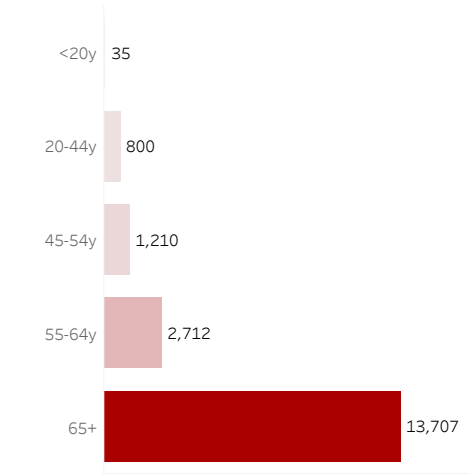

COVID-19 Deaths (total)

18,464

New COVID-19 Deaths Reported Today

2

Hover over the icon to get more information on the data in this dashboard.

COVID-19 Deaths by County

Data will not be shown for counties with fewer than three deaths.

© Mapbox © OSM

COVID-19 Deaths by Date of Death

Recent deaths may not be reported yet. Cases missing the date of death are excluded from the graph above, but are included in all other numbers.

COVID-19 Deaths by Gender

COVID-19 Deaths by Age Group

COVID-19 Deaths by Race/Ethnicity

Date Updated: 8/15/2021