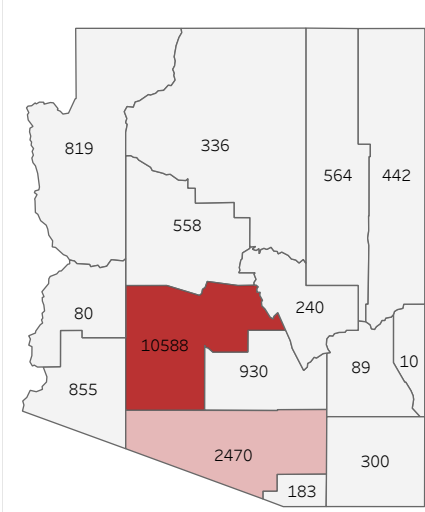

COVID-19 Deaths (total)

18,464

New COVID-19 Deaths Reported Today

2

Hover over the icon to get more information on the data in this dashboard.

COVID-19 Deaths by County

Data will not be shown for counties with fewer than three deaths.

© Mapbox © OSM

COVID-19 Deaths by Date of Death

Recent deaths may not be reported yet. Cases missing the date of death are excluded from the graph above, but are included in all other numbers.

COVID-19 Deaths by Gender

COVID-19 Deaths by Age Group

COVID-19 Deaths by Race/Ethnicity

Date Updated: 8/15/2021