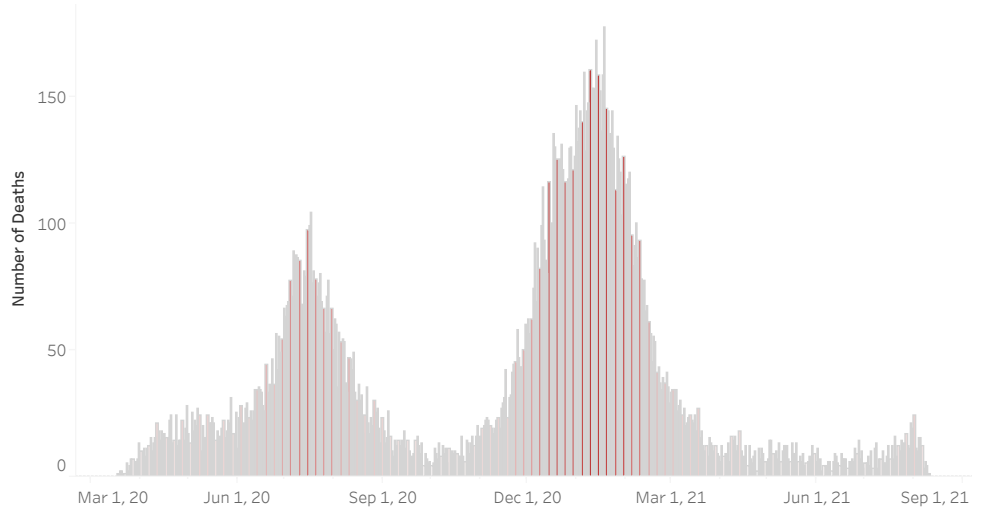

COVID-19 Deaths by Date of Death

Recent deaths may not be reported yet. Cases missing the date of death are excluded from the graph above, but are included in all other numbers.