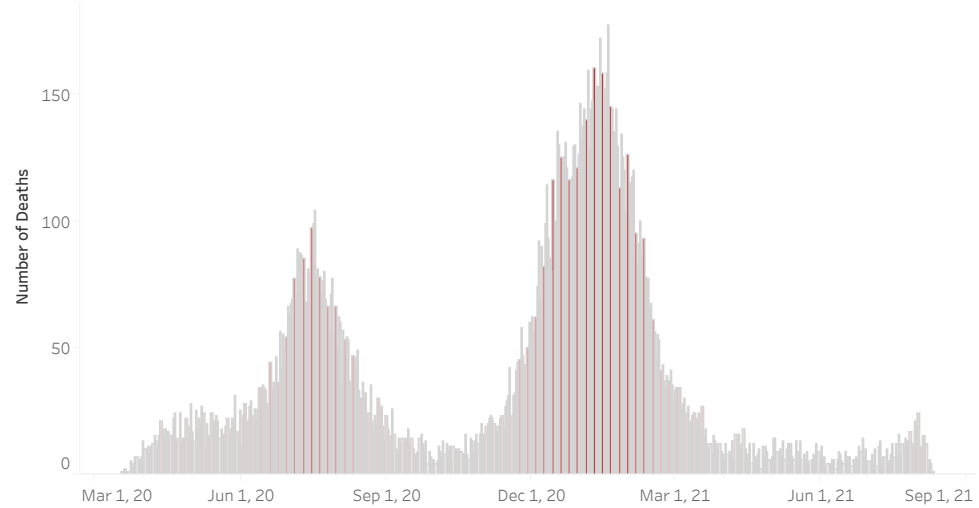

COVID-19 Deaths (total)

18,464

New COVID-19 Deaths Reported Today

2

Hover over the icon to get more information on the data in this dashboard.

COVID-19 Deaths by County

Data will not be shown for counties with fewer than three deaths.

© Mapbox © OSM

COVID-19 Deaths by Date of Death

Recent deaths may not be reported yet. Cases missing the date of death are excluded from the graph above, but are included in all other numbers.

COVID-19 Deaths by Gender