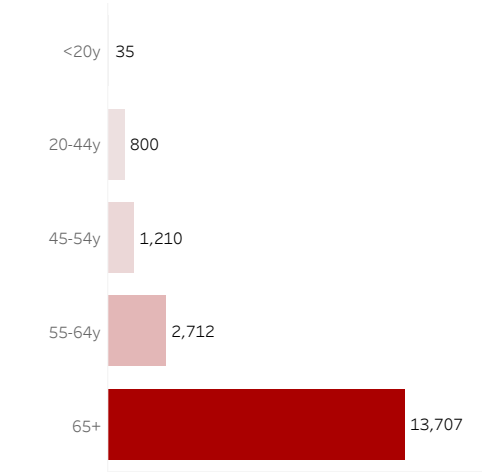

COVID-19 Deaths (total)

18,464

New COVID-19 Deaths Reported Today

2

Hover over the icon to get more information on the data in this dashboard.

COVID-19 Deaths by County

Data will not be shown for counties with fewer than three deaths.

© Mapbox © OSM

COVID-19 Deaths by Date of Death

Recent deaths may not be reported yet. Cases missing the date of death are excluded from the graph above, but are included in all other numbers.

COVID-19 Deaths by Gender

COVID-19 Deaths by Age Group

COVID-19 Deaths by Race/Ethnicity

Date Updated: 8/15/2021