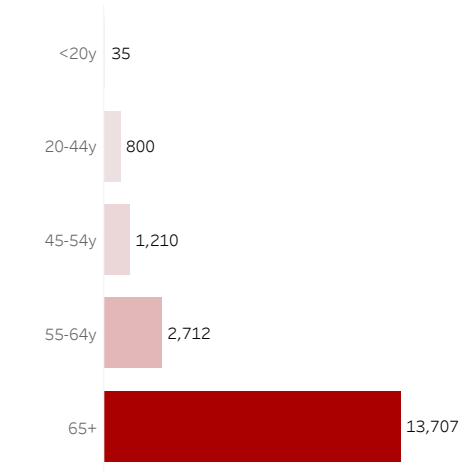

COVID-19 Deaths (total)

18,464

New COVID-19 Deaths Reported Today

2

Hover over the icon to get more information on the data in this dashboard.

COVID-19 Deaths by County

Data will not be shown for counties with fewer than three deaths.

© Mapbox © OSM

COVID-19 Deaths by Date of Death

Recent deaths may not be reported yet. Cases missing the date of death are excluded from the graph above, but are included in all other numbers.

COVID-19 Deaths by Gender

COVID-19 Deaths by Age Group

COVID-19 Deaths by Race/Ethnicity

Date Updated: 8/15/2021