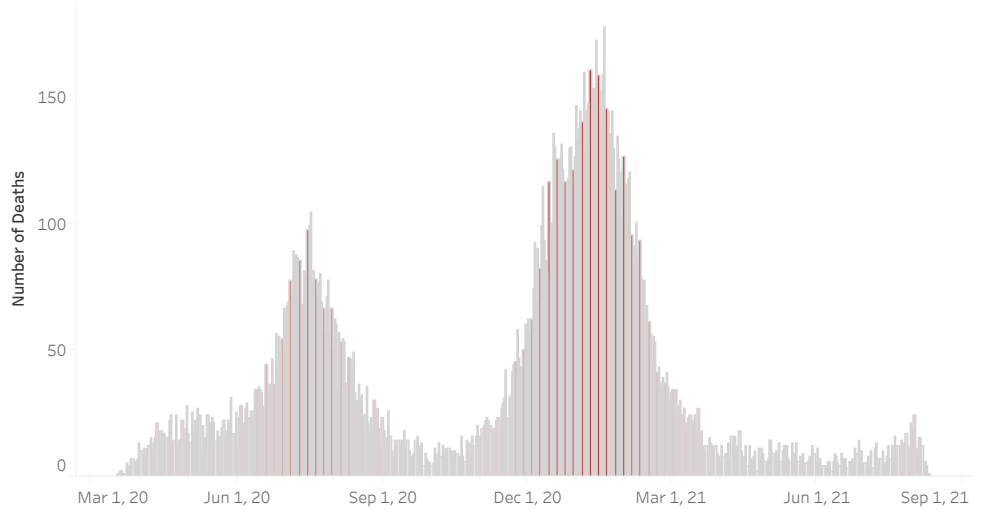

COVID-19 Deaths (total)

18,464

New COVID-19 Deaths Reported Today

2

Hover over the icon to get more information on the data in this dashboard.

COVID-19 Deaths by County

Data will not be shown for counties with fewer than three deaths.

© Mapbox © OSM

COVID-19 Deaths by Date of Death

Recent deaths may not be reported yet. Cases missing the date of death are excluded from the graph above, but are included in all other numbers.

COVID-19 Deaths by Gender