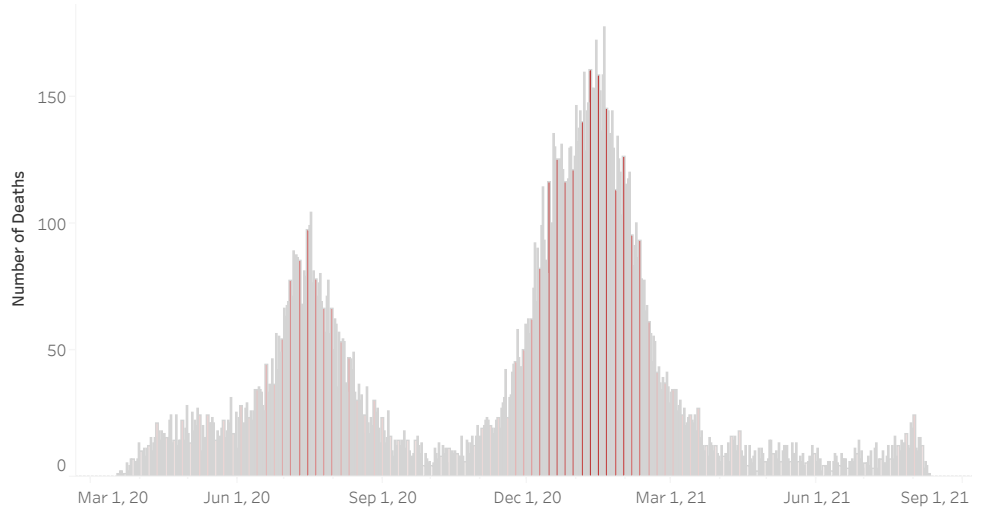

COVID-19 Deaths by Date of Death

Recent deaths may not be reported yet. Cases missing the date of death are excluded from the graph above, but are included in all other numbers.