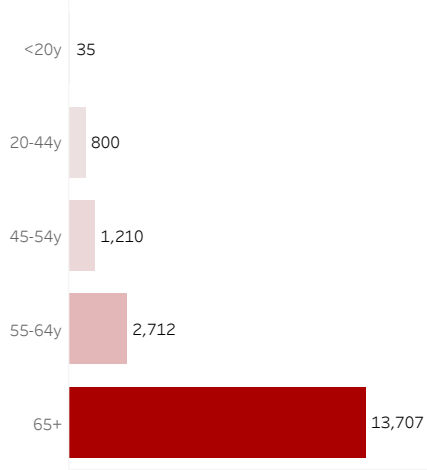

COVID-19 Deaths (total)

18,464

New COVID-19 Deaths Reported Today

0

Hover over the icon to get more information on the data in this dashboard.

COVID-19 Deaths by County

Data will not be shown for counties with fewer than three deaths.

© Mapbox © OSM

COVID-19 Deaths by Date of Death

Recent deaths may not be reported yet. Cases missing the date of death are excluded from the graph above, but are included in all other numbers.

COVID-19 Deaths by Gender

COVID-19 Deaths by Age Group

COVID-19 Deaths by Race/Ethnicity

Date Updated: 8/16/2021