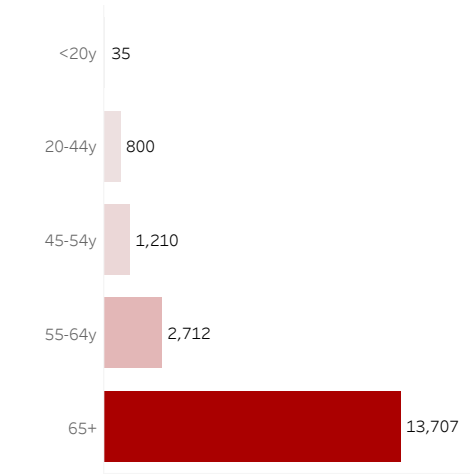

COVID-19 Deaths (total)

18,464

New COVID-19 Deaths Reported Today

0

Hover over the icon to get more information on the data in this dashboard.

COVID-19 Deaths by County

Data will not be shown for counties with fewer than three deaths.

© Mapbox © OSM

COVID-19 Deaths by Date of Death

Recent deaths may not be reported yet. Cases missing the date of death are excluded from the graph above, but are included in all other numbers.

COVID-19 Deaths by Gender

COVID-19 Deaths by Age Group

COVID-19 Deaths by Race/Ethnicity

Date Updated: 8/16/2021