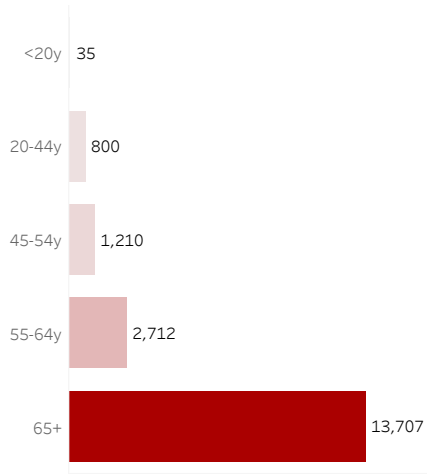

COVID-19 Deaths (total)

18,464

New COVID-19 Deaths Reported Today

0

Hover over the icon to get more information on the data in this dashboard.

COVID-19 Deaths by County

Data will not be shown for counties with fewer than three deaths.

© Mapbox © OSM

COVID-19 Deaths by Date of Death

Recent deaths may not be reported yet. Cases missing the date of death are excluded from the graph above, but are included in all other numbers.

COVID-19 Deaths by Gender

COVID-19 Deaths by Age Group

COVID-19 Deaths by Race/Ethnicity

Date Updated: 8/16/2021