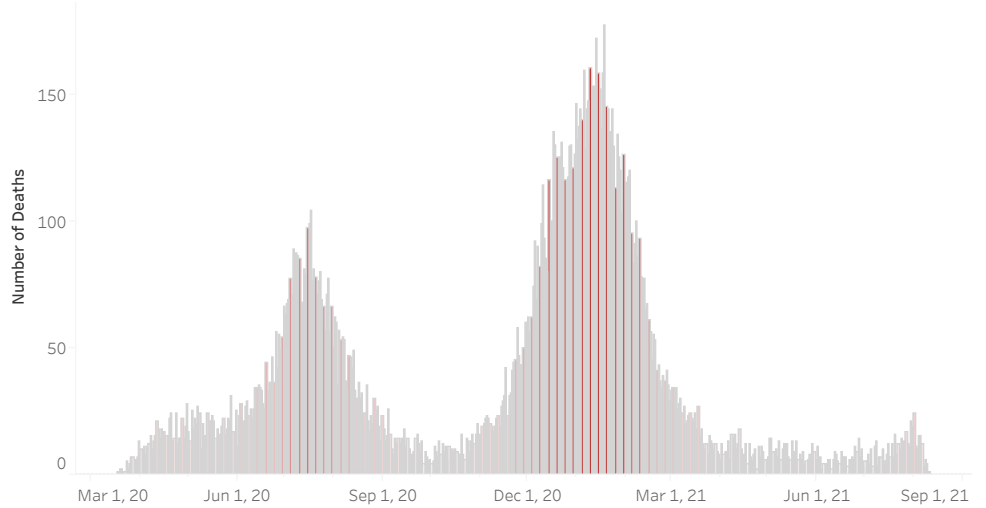

COVID-19 Deaths by Date of Death

Recent deaths may not be reported yet. Cases missing the date of death are excluded from the graph above, but are included in all other numbers.