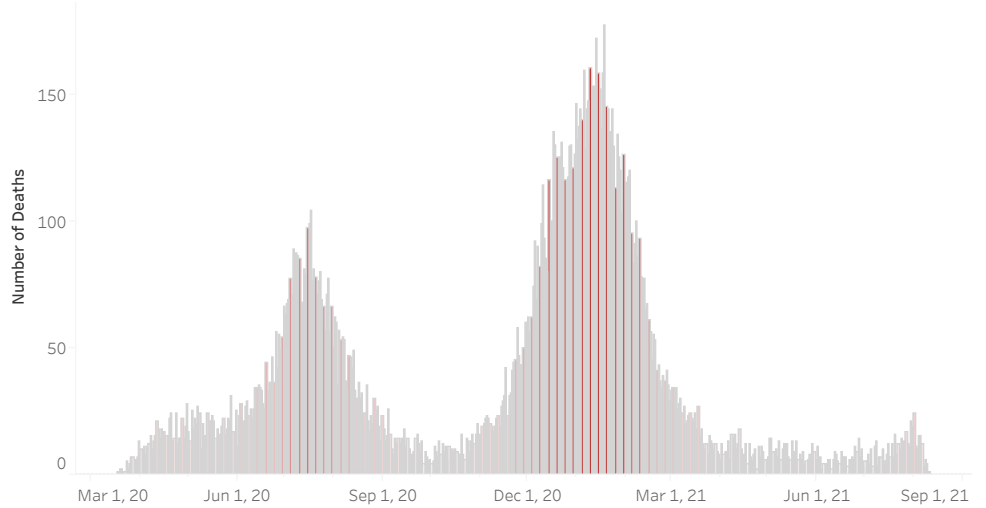

COVID-19 Deaths (total)

18,464

New COVID-19 Deaths Reported Today

0

Hover over the icon to get more information on the data in this dashboard.

COVID-19 Deaths by County

Data will not be shown for counties with fewer than three deaths.

© Mapbox © OSM

COVID-19 Deaths by Date of Death

Recent deaths may not be reported yet. Cases missing the date of death are excluded from the graph above, but are included in all other numbers.

COVID-19 Deaths by Gender