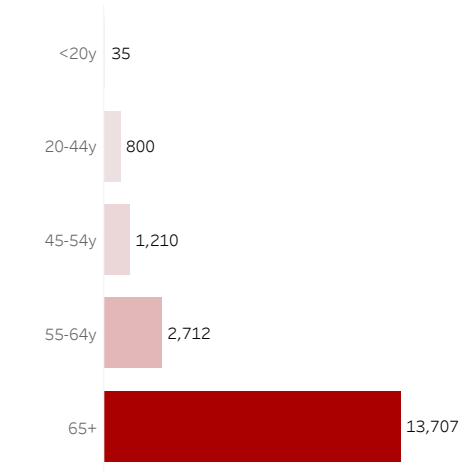

COVID-19 Deaths (total)

18,464

New COVID-19 Deaths Reported Today

0

Hover over the icon to get more information on the data in this dashboard.

COVID-19 Deaths by County

Data will not be shown for counties with fewer than three deaths.

© Mapbox © OSM

COVID-19 Deaths by Date of Death

Recent deaths may not be reported yet. Cases missing the date of death are excluded from the graph above, but are included in all other numbers.

COVID-19 Deaths by Gender

COVID-19 Deaths by Age Group

COVID-19 Deaths by Race/Ethnicity

Date Updated: 8/16/2021