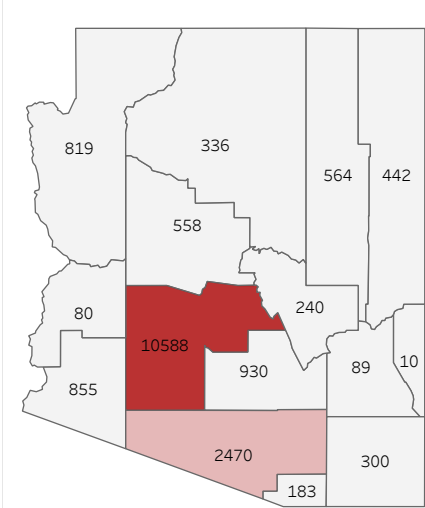

COVID-19 Deaths (total)

18,464

New COVID-19 Deaths Reported Today

0

Hover over the icon to get more information on the data in this dashboard.

COVID-19 Deaths by County

Data will not be shown for counties with fewer than three deaths.

© Mapbox © OSM

COVID-19 Deaths by Date of Death

Recent deaths may not be reported yet. Cases missing the date of death are excluded from the graph above, but are included in all other numbers.

COVID-19 Deaths by Gender

COVID-19 Deaths by Age Group

COVID-19 Deaths by Race/Ethnicity

Date Updated: 8/16/2021