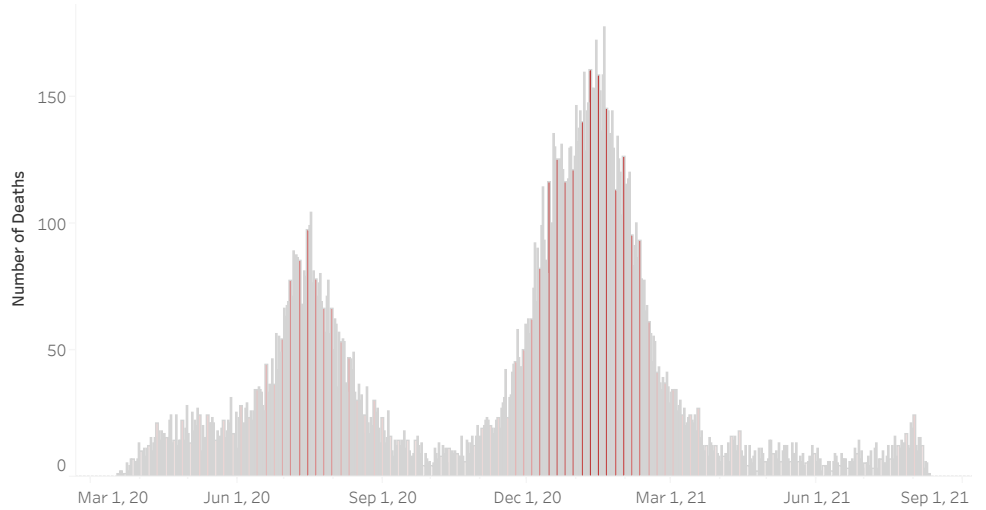

COVID-19 Deaths by Date of Death

Recent deaths may not be reported yet. Cases missing the date of death are excluded from the graph above, but are included in all other numbers.