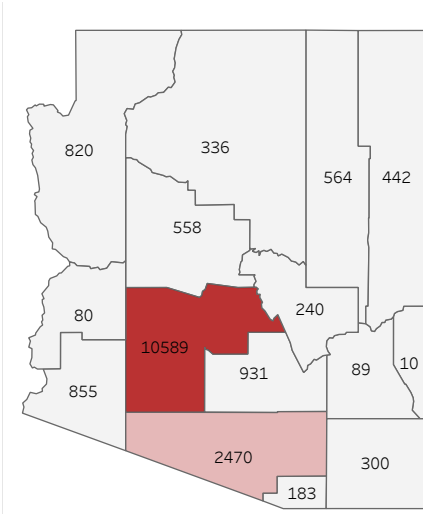

COVID-19 Deaths (total)

18,467

New COVID-19 Deaths Reported Today

3

Hover over the icon to get more information on the data in this dashboard.

COVID-19 Deaths by County

Data will not be shown for counties with fewer than three deaths.

© Mapbox © OSM

COVID-19 Deaths by Date of Death

Recent deaths may not be reported yet. Cases missing the date of death are excluded from the graph above, but are included in all other numbers.

COVID-19 Deaths by Gender

COVID-19 Deaths by Age Group

COVID-19 Deaths by Race/Ethnicity

Date Updated: 8/17/2021