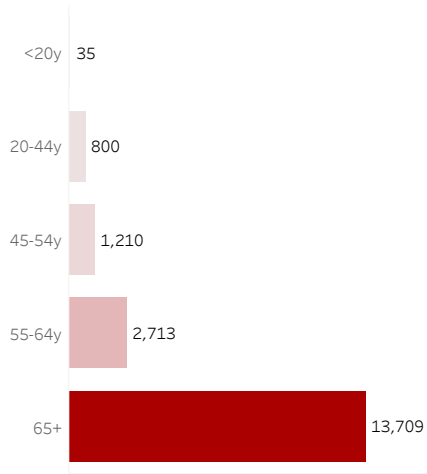

COVID-19 Deaths (total)

18,467

New COVID-19 Deaths Reported Today

3

Hover over the icon to get more information on the data in this dashboard.

COVID-19 Deaths by County

Data will not be shown for counties with fewer than three deaths.

© Mapbox © OSM

COVID-19 Deaths by Date of Death

Recent deaths may not be reported yet. Cases missing the date of death are excluded from the graph above, but are included in all other numbers.

COVID-19 Deaths by Gender

COVID-19 Deaths by Age Group

COVID-19 Deaths by Race/Ethnicity

Date Updated: 8/17/2021