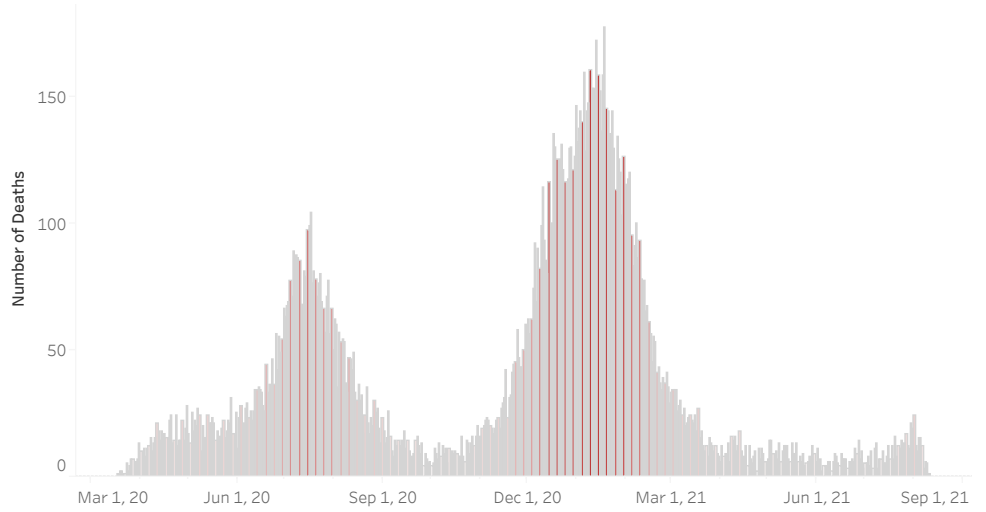

COVID-19 Deaths (total)

18,467

New COVID-19 Deaths Reported Today

3

Hover over the icon to get more information on the data in this dashboard.

COVID-19 Deaths by County

Data will not be shown for counties with fewer than three deaths.

© Mapbox © OSM

COVID-19 Deaths by Date of Death

Recent deaths may not be reported yet. Cases missing the date of death are excluded from the graph above, but are included in all other numbers.

COVID-19 Deaths by Gender