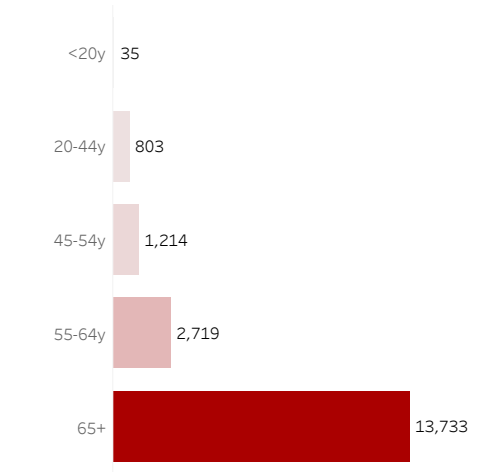

COVID-19 Deaths (total)

18,504

New COVID-19 Deaths Reported Today

37

Hover over the icon to get more information on the data in this dashboard.

COVID-19 Deaths by County

Data will not be shown for counties with fewer than three deaths.

© Mapbox © OSM

COVID-19 Deaths by Date of Death

Recent deaths may not be reported yet. Cases missing the date of death are excluded from the graph above, but are included in all other numbers.

COVID-19 Deaths by Gender

COVID-19 Deaths by Age Group

COVID-19 Deaths by Race/Ethnicity

Date Updated: 8/18/2021