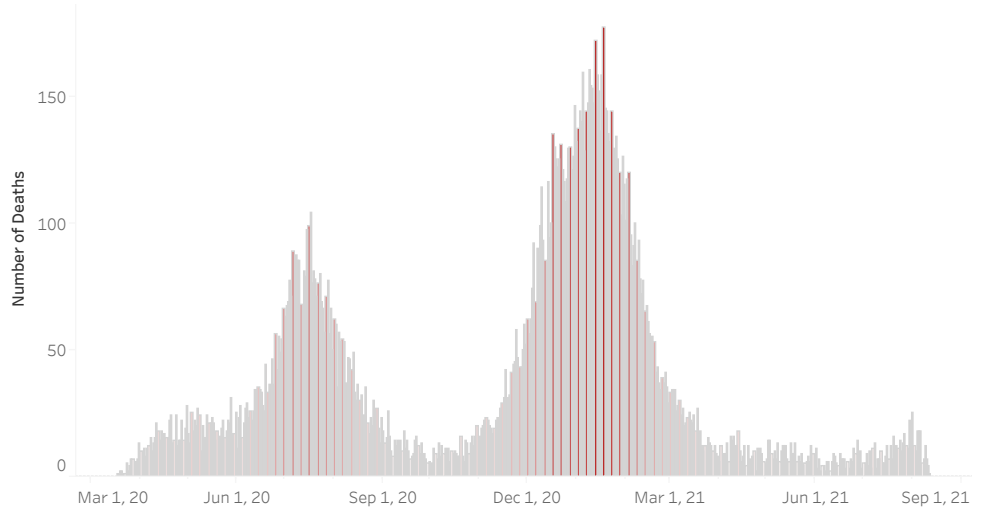

COVID-19 Deaths (total)

18,504

New COVID-19 Deaths Reported Today

37

Hover over the icon to get more information on the data in this dashboard.

COVID-19 Deaths by County

Data will not be shown for counties with fewer than three deaths.

© Mapbox © OSM

COVID-19 Deaths by Date of Death

Recent deaths may not be reported yet. Cases missing the date of death are excluded from the graph above, but are included in all other numbers.

COVID-19 Deaths by Gender