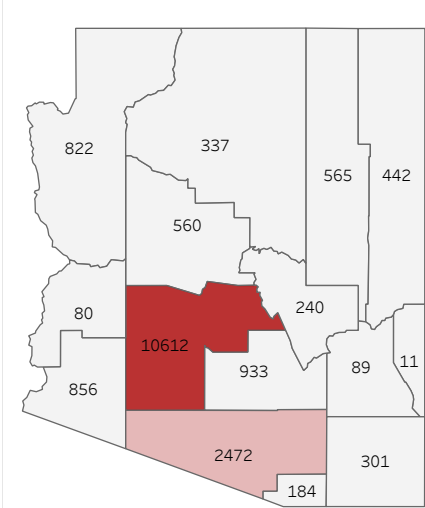

COVID-19 Deaths (total)

18,504

New COVID-19 Deaths Reported Today

37

Hover over the icon to get more information on the data in this dashboard.

COVID-19 Deaths by County

Data will not be shown for counties with fewer than three deaths.

© Mapbox © OSM

COVID-19 Deaths by Date of Death

Recent deaths may not be reported yet. Cases missing the date of death are excluded from the graph above, but are included in all other numbers.

COVID-19 Deaths by Gender

COVID-19 Deaths by Age Group

COVID-19 Deaths by Race/Ethnicity

Date Updated: 8/18/2021