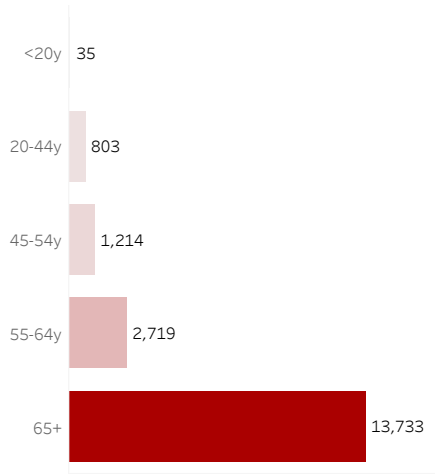

COVID-19 Deaths (total)

18,504

New COVID-19 Deaths Reported Today

37

Hover over the icon to get more information on the data in this dashboard.

COVID-19 Deaths by County

Data will not be shown for counties with fewer than three deaths.

© Mapbox © OSM

COVID-19 Deaths by Date of Death

Recent deaths may not be reported yet. Cases missing the date of death are excluded from the graph above, but are included in all other numbers.

COVID-19 Deaths by Gender

COVID-19 Deaths by Age Group

COVID-19 Deaths by Race/Ethnicity

Date Updated: 8/18/2021