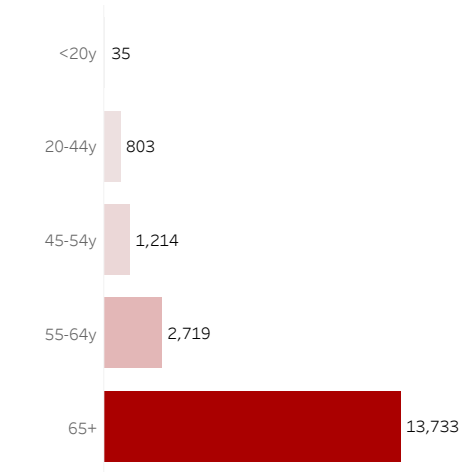

COVID-19 Deaths (total)

18,504

New COVID-19 Deaths Reported Today

37

Hover over the icon to get more information on the data in this dashboard.

COVID-19 Deaths by County

Data will not be shown for counties with fewer than three deaths.

© Mapbox © OSM

COVID-19 Deaths by Date of Death

Recent deaths may not be reported yet. Cases missing the date of death are excluded from the graph above, but are included in all other numbers.

COVID-19 Deaths by Gender

COVID-19 Deaths by Age Group

COVID-19 Deaths by Race/Ethnicity

Date Updated: 8/18/2021