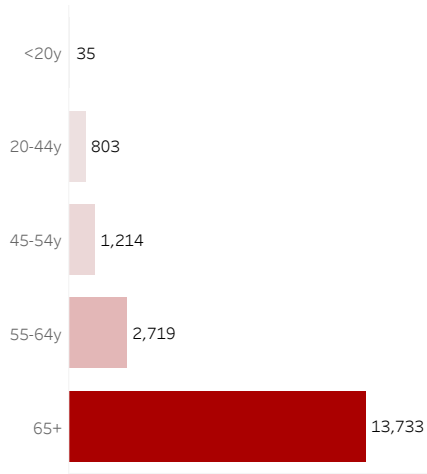

COVID-19 Deaths (total)

18,504

New COVID-19 Deaths Reported Today

37

Hover over the icon to get more information on the data in this dashboard.

COVID-19 Deaths by County

Data will not be shown for counties with fewer than three deaths.

© Mapbox © OSM

COVID-19 Deaths by Date of Death

Recent deaths may not be reported yet. Cases missing the date of death are excluded from the graph above, but are included in all other numbers.

COVID-19 Deaths by Gender

COVID-19 Deaths by Age Group

COVID-19 Deaths by Race/Ethnicity

Date Updated: 8/18/2021