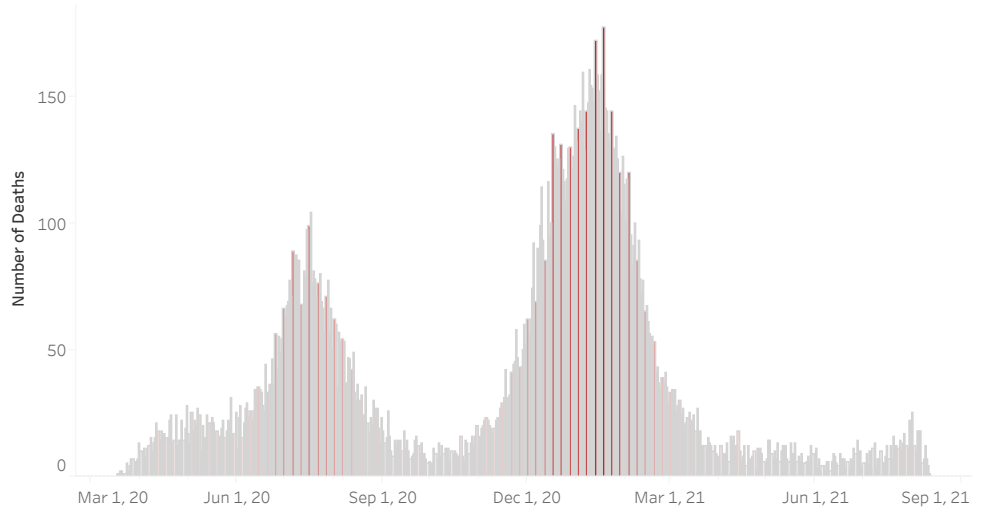

COVID-19 Deaths (total)

18,504

New COVID-19 Deaths Reported Today

37

Hover over the icon to get more information on the data in this dashboard.

COVID-19 Deaths by County

Data will not be shown for counties with fewer than three deaths.

© Mapbox © OSM

COVID-19 Deaths by Date of Death

Recent deaths may not be reported yet. Cases missing the date of death are excluded from the graph above, but are included in all other numbers.

COVID-19 Deaths by Gender