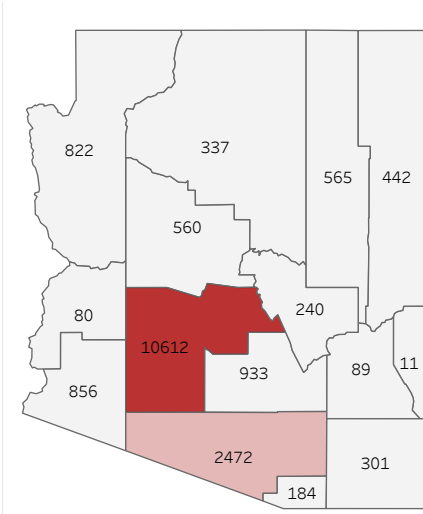

COVID-19 Deaths (total)

18,504

New COVID-19 Deaths Reported Today

37

Hover over the icon to get more information on the data in this dashboard.

COVID-19 Deaths by County

Data will not be shown for counties with fewer than three deaths.

© Mapbox © OSM

COVID-19 Deaths by Date of Death

Recent deaths may not be reported yet. Cases missing the date of death are excluded from the graph above, but are included in all other numbers.

COVID-19 Deaths by Gender

COVID-19 Deaths by Age Group

COVID-19 Deaths by Race/Ethnicity

Date Updated: 8/18/2021