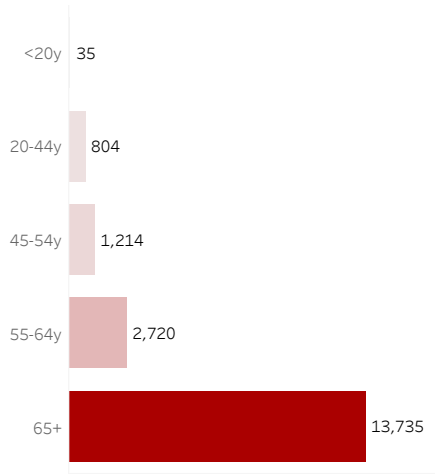

COVID-19 Deaths (total)

18,508

New COVID-19 Deaths Reported Today

4

Hover over the icon to get more information on the data in this dashboard.

COVID-19 Deaths by County

Data will not be shown for counties with fewer than three deaths.

© Mapbox © OSM

COVID-19 Deaths by Date of Death

Recent deaths may not be reported yet. Cases missing the date of death are excluded from the graph above, but are included in all other numbers.

COVID-19 Deaths by Gender

COVID-19 Deaths by Age Group

COVID-19 Deaths by Race/Ethnicity

Date Updated: 8/19/2021