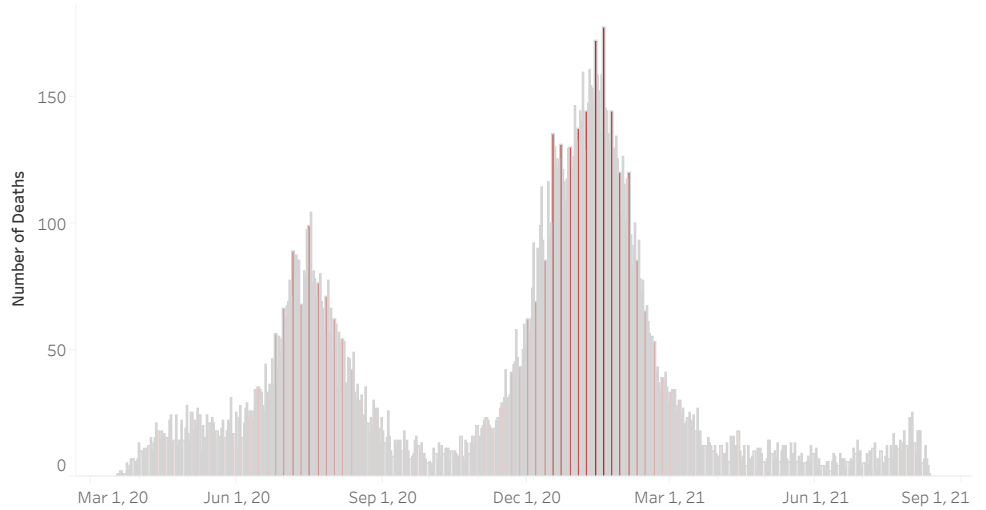

COVID-19 Deaths (total)

18,508

New COVID-19 Deaths Reported Today

4

Hover over the icon to get more information on the data in this dashboard.

COVID-19 Deaths by County

Data will not be shown for counties with fewer than three deaths.

© Mapbox © OSM

COVID-19 Deaths by Date of Death

Recent deaths may not be reported yet. Cases missing the date of death are excluded from the graph above, but are included in all other numbers.

COVID-19 Deaths by Gender