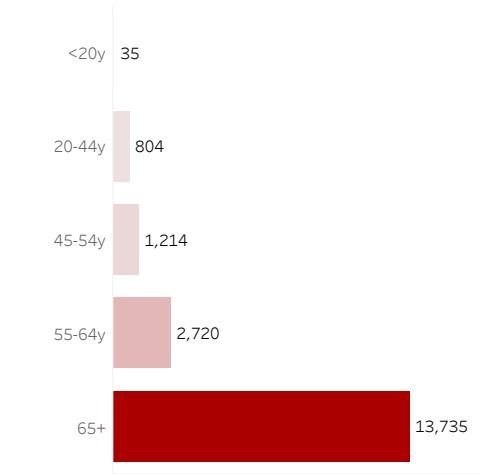

COVID-19 Deaths (total)

18,508

New COVID-19 Deaths Reported Today

4

Hover over the icon to get more information on the data in this dashboard.

COVID-19 Deaths by County

Data will not be shown for counties with fewer than three deaths.

© Mapbox © OSM

COVID-19 Deaths by Date of Death

Recent deaths may not be reported yet. Cases missing the date of death are excluded from the graph above, but are included in all other numbers.

COVID-19 Deaths by Gender

COVID-19 Deaths by Age Group

COVID-19 Deaths by Race/Ethnicity

Date Updated: 8/19/2021