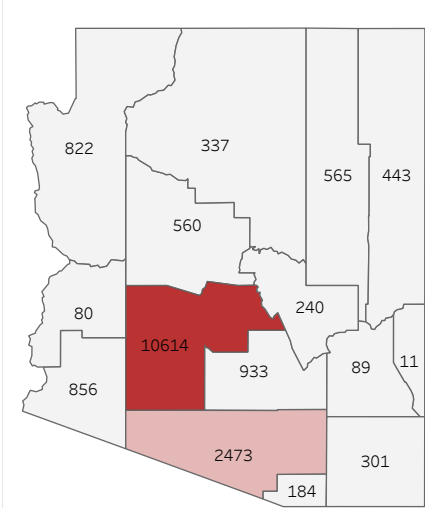

COVID-19 Deaths (total)

18,508

New COVID-19 Deaths Reported Today

4

Hover over the icon to get more information on the data in this dashboard.

COVID-19 Deaths by County

Data will not be shown for counties with fewer than three deaths.

© Mapbox © OSM

COVID-19 Deaths by Date of Death

Recent deaths may not be reported yet. Cases missing the date of death are excluded from the graph above, but are included in all other numbers.

COVID-19 Deaths by Gender

COVID-19 Deaths by Age Group

COVID-19 Deaths by Race/Ethnicity

Date Updated: 8/19/2021