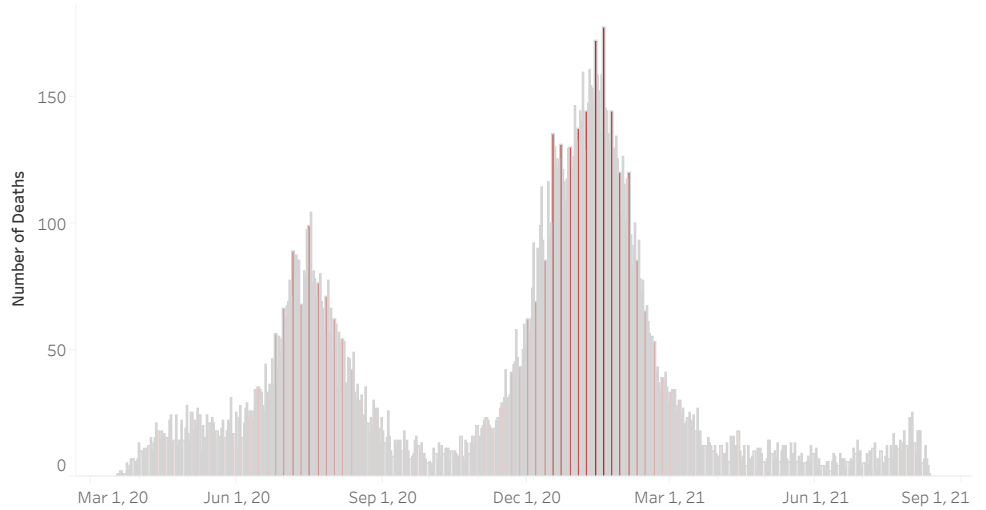

COVID-19 Deaths (total)

18,508

New COVID-19 Deaths Reported Today

4

Hover over the icon to get more information on the data in this dashboard.

### COVID-19 Deaths by County

Data will not be shown for counties with fewer than three deaths.

© Mapbox © OSM

### COVID-19 Deaths by Date of Death

Recent deaths may not be reported yet. Cases missing the date of death are excluded from the graph above, but are included in all other numbers.