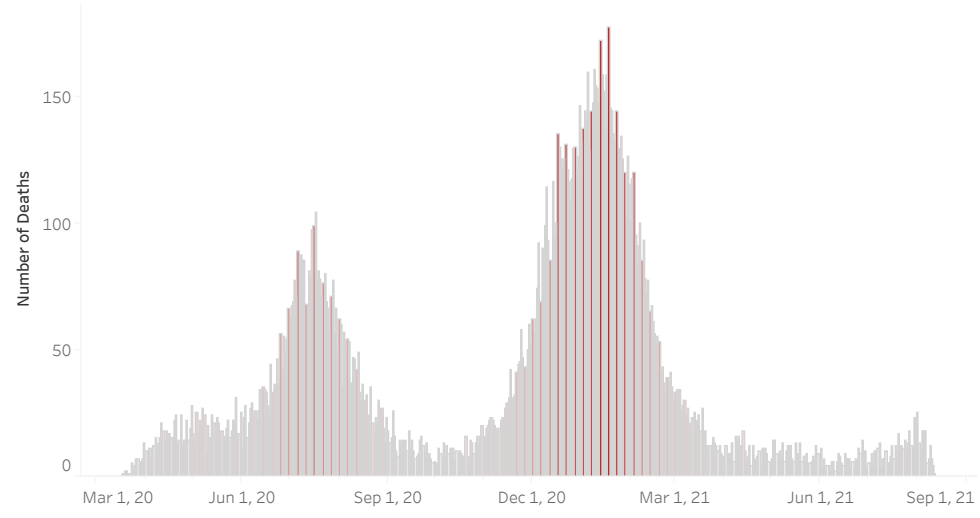

COVID-19 Deaths (total)

18,508

New COVID-19 Deaths Reported Today

4

Hover over the icon to get more information on the data in this dashboard.

COVID-19 Deaths by County

Data will not be shown for counties with fewer than three deaths.

© Mapbox © OSM

COVID-19 Deaths by Date of Death

Recent deaths may not be reported yet. Cases missing the date of death are excluded from the graph above, but are included in all other numbers.

COVID-19 Deaths by Gender