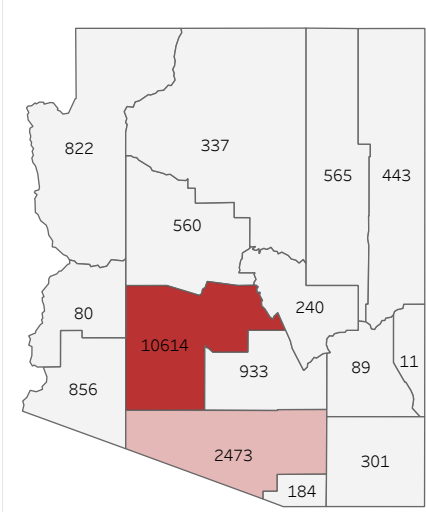

COVID-19 Deaths (total)

18,508

New COVID-19 Deaths Reported Today

4

Hover over the icon to get more information on the data in this dashboard.

COVID-19 Deaths by County

Data will not be shown for counties with fewer than three deaths.

© Mapbox © OSM

COVID-19 Deaths by Date of Death

Recent deaths may not be reported yet. Cases missing the date of death are excluded from the graph above, but are included in all other numbers.

COVID-19 Deaths by Gender

COVID-19 Deaths by Age Group

COVID-19 Deaths by Race/Ethnicity

Date Updated: 8/19/2021