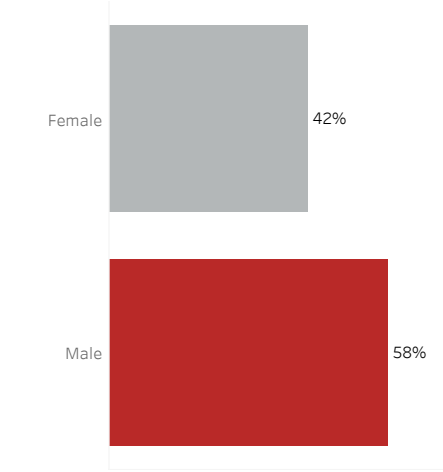

COVID-19 Deaths by Gender