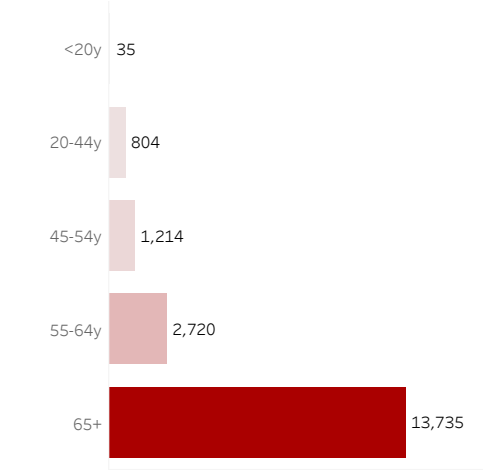

COVID-19 Deaths (total)

18,508

New COVID-19 Deaths Reported Today

4

Hover over the icon to get more information on the data in this dashboard.

COVID-19 Deaths by County

Data will not be shown for counties with fewer than three deaths.

© Mapbox © OSM

COVID-19 Deaths by Date of Death

Recent deaths may not be reported yet. Cases missing the date of death are excluded from the graph above, but are included in all other numbers.

COVID-19 Deaths by Gender

COVID-19 Deaths by Age Group

COVID-19 Deaths by Race/Ethnicity

Date Updated: 8/19/2021