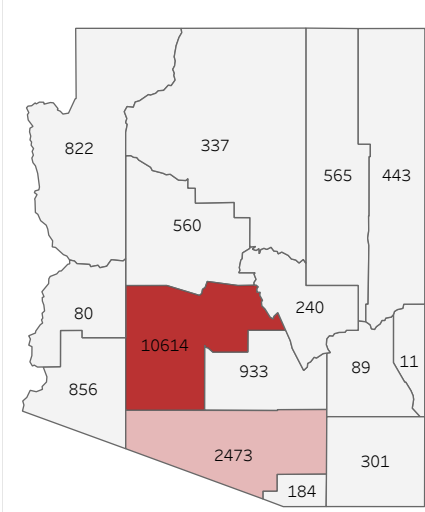

COVID-19 Deaths (total)

18,508

New COVID-19 Deaths Reported Today

4

Hover over the icon to get more information on the data in this dashboard.

COVID-19 Deaths by County

Data will not be shown for counties with fewer than three deaths.

© Mapbox © OSM

COVID-19 Deaths by Date of Death

Recent deaths may not be reported yet. Cases missing the date of death are excluded from the graph above, but are included in all other numbers.

COVID-19 Deaths by Gender

COVID-19 Deaths by Age Group

COVID-19 Deaths by Race/Ethnicity

Date Updated: 8/19/2021