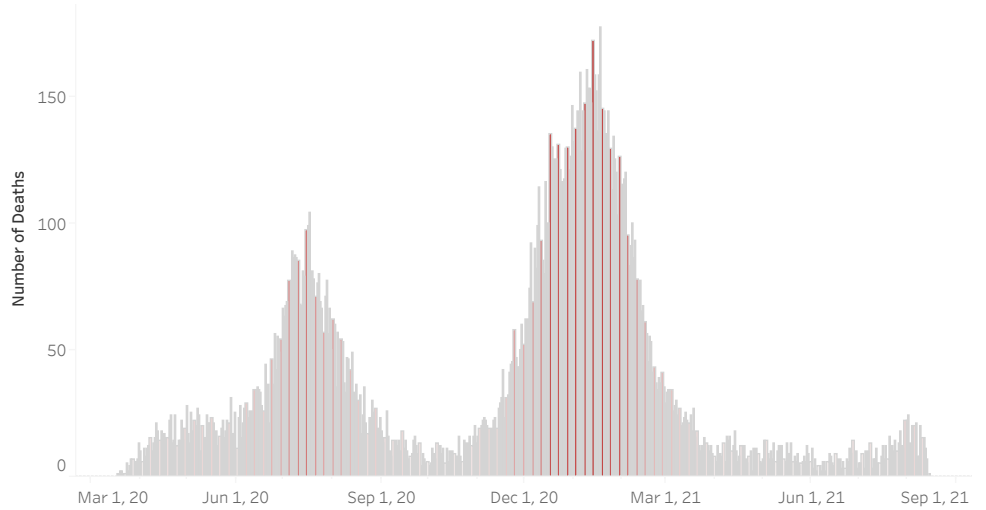

COVID-19 Deaths by Date of Death

Recent deaths may not be reported yet. Cases missing the date of death are excluded from the graph above, but are included in all other numbers.