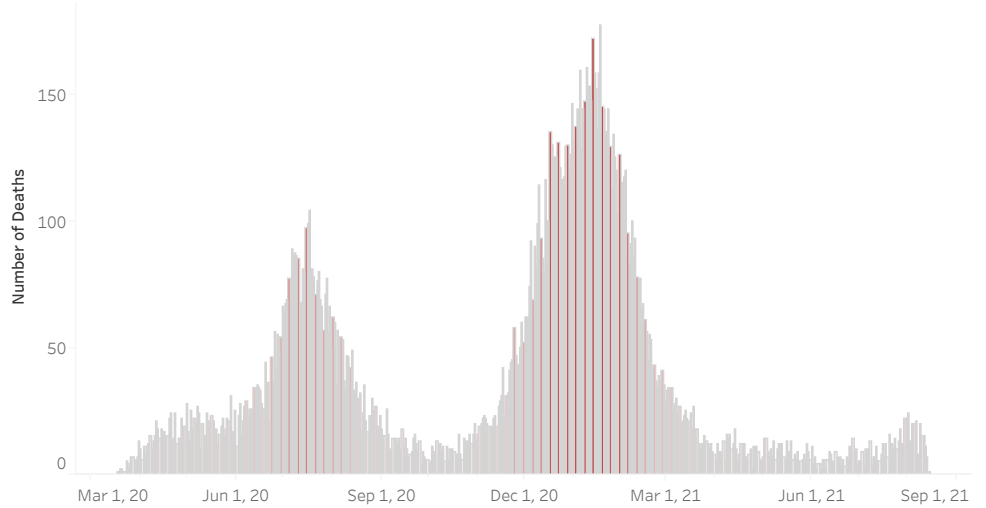

COVID-19 Deaths by Date of Death

Recent deaths may not be reported yet. Cases missing the date of death are excluded from the graph above, but are included in all other numbers.