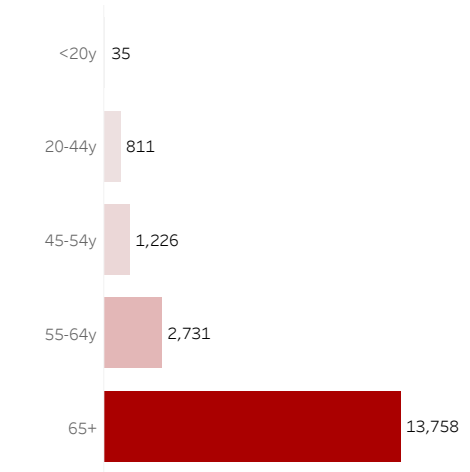

COVID-19 Deaths by Age Group