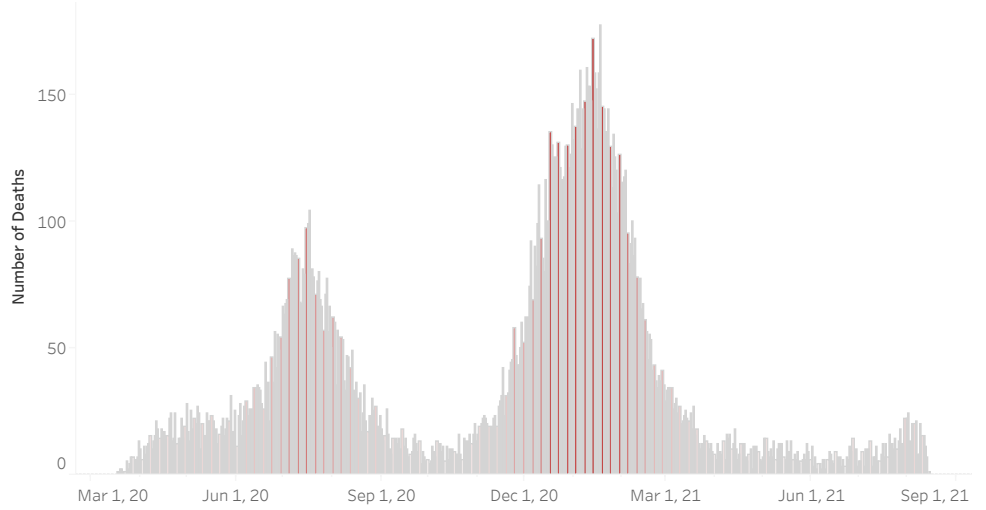

COVID-19 Deaths (total)

18,561

New COVID-19 Deaths Reported Today

53

Hover over the icon to get more information on the data in this dashboard.

COVID-19 Deaths by County

Data will not be shown for counties with fewer than three deaths.

© Mapbox © OSM

COVID-19 Deaths by Date of Death

Recent deaths may not be reported yet. Cases missing the date of death are excluded from the graph above, but are included in all other numbers.

COVID-19 Deaths by Gender