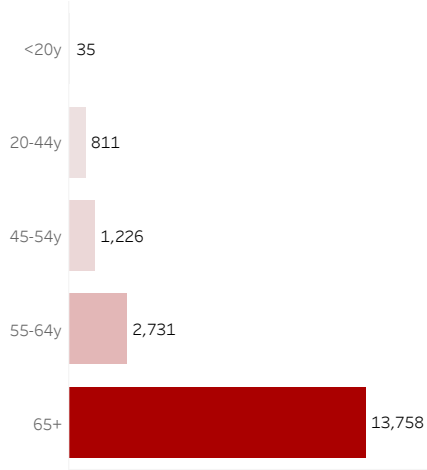

COVID-19 Deaths (total)

18,561

New COVID-19 Deaths Reported Today

53

Hover over the icon to get more information on the data in this dashboard.

COVID-19 Deaths by County

Data will not be shown for counties with fewer than three deaths.

© Mapbox © OSM

COVID-19 Deaths by Date of Death

Recent deaths may not be reported yet. Cases missing the date of death are excluded from the graph above, but are included in all other numbers.

COVID-19 Deaths by Gender

COVID-19 Deaths by Age Group

COVID-19 Deaths by Race/Ethnicity

Date Updated: 8/20/2021