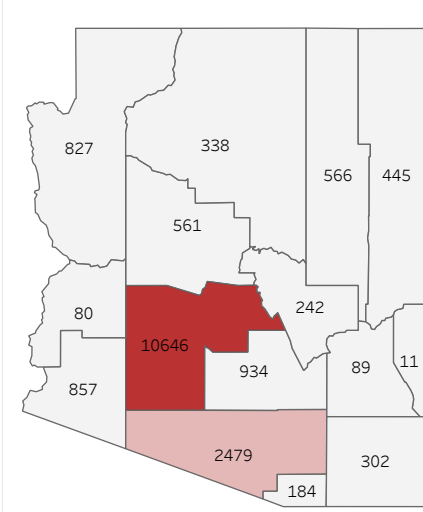

COVID-19 Deaths (total)

18,561

New COVID-19 Deaths Reported Today

53

Hover over the icon to get more information on the data in this dashboard.

COVID-19 Deaths by County

Data will not be shown for counties with fewer than three deaths.

© Mapbox © OSM

COVID-19 Deaths by Date of Death

Recent deaths may not be reported yet. Cases missing the date of death are excluded from the graph above, but are included in all other numbers.

COVID-19 Deaths by Gender

COVID-19 Deaths by Age Group

COVID-19 Deaths by Race/Ethnicity

Date Updated: 8/20/2021