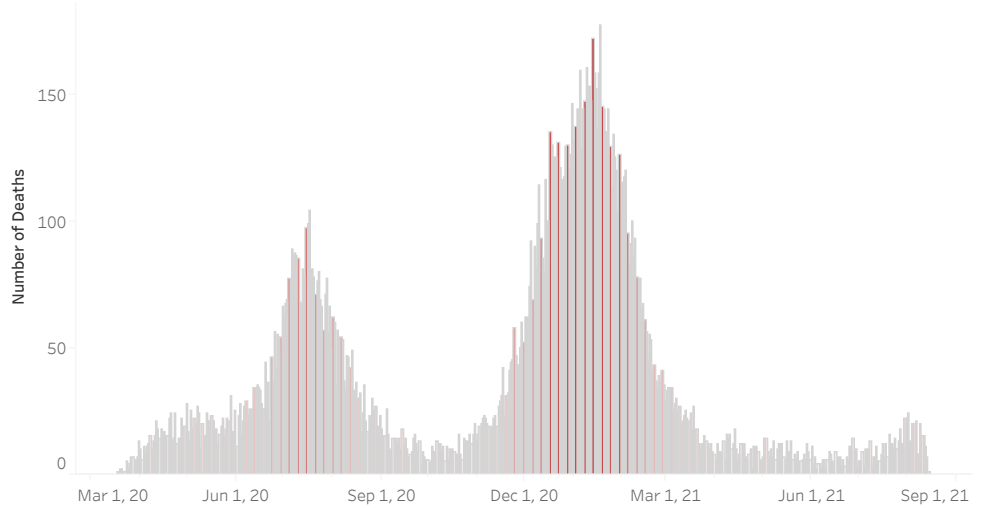

COVID-19 Deaths (total)

18,561

New COVID-19 Deaths Reported Today

53

Hover over the icon to get more information on the data in this dashboard.

COVID-19 Deaths by County

Data will not be shown for counties with fewer than three deaths.

© Mapbox © OSM

COVID-19 Deaths by Date of Death

Recent deaths may not be reported yet. Cases missing the date of death are excluded from the graph above, but are included in all other numbers.

COVID-19 Deaths by Gender