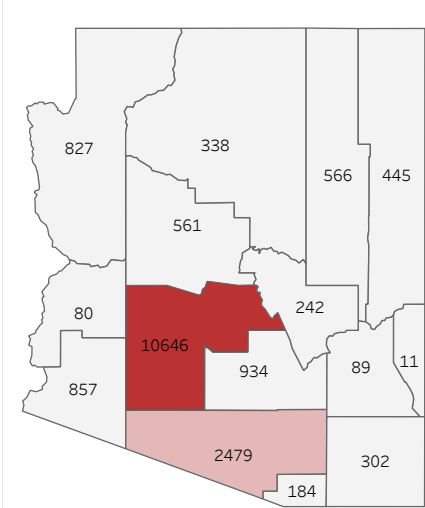

COVID-19 Deaths (total)

18,561

New COVID-19 Deaths Reported Today

53

Hover over the icon to get more information on the data in this dashboard.

COVID-19 Deaths by County

Data will not be shown for counties with fewer than three deaths.

© Mapbox © OSM

COVID-19 Deaths by Date of Death

Recent deaths may not be reported yet. Cases missing the date of death are excluded from the graph above, but are included in all other numbers.

COVID-19 Deaths by Gender

COVID-19 Deaths by Age Group

COVID-19 Deaths by Race/Ethnicity

Date Updated: 8/20/2021