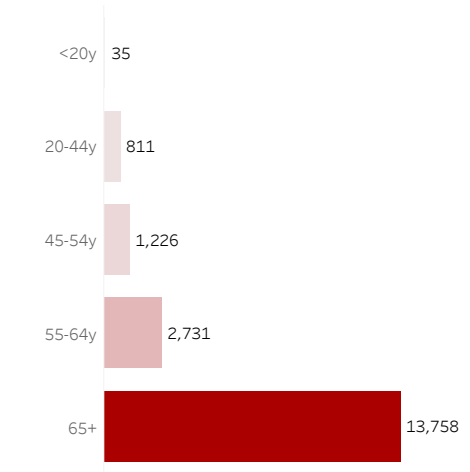

COVID-19 Deaths (total)

18,561

New COVID-19 Deaths Reported Today

53

Hover over the icon to get more information on the data in this dashboard.

COVID-19 Deaths by County

Data will not be shown for counties with fewer than three deaths.

© Mapbox © OSM

COVID-19 Deaths by Date of Death

Recent deaths may not be reported yet. Cases missing the date of death are excluded from the graph above, but are included in all other numbers.

COVID-19 Deaths by Gender

COVID-19 Deaths by Age Group

COVID-19 Deaths by Race/Ethnicity

Date Updated: 8/20/2021