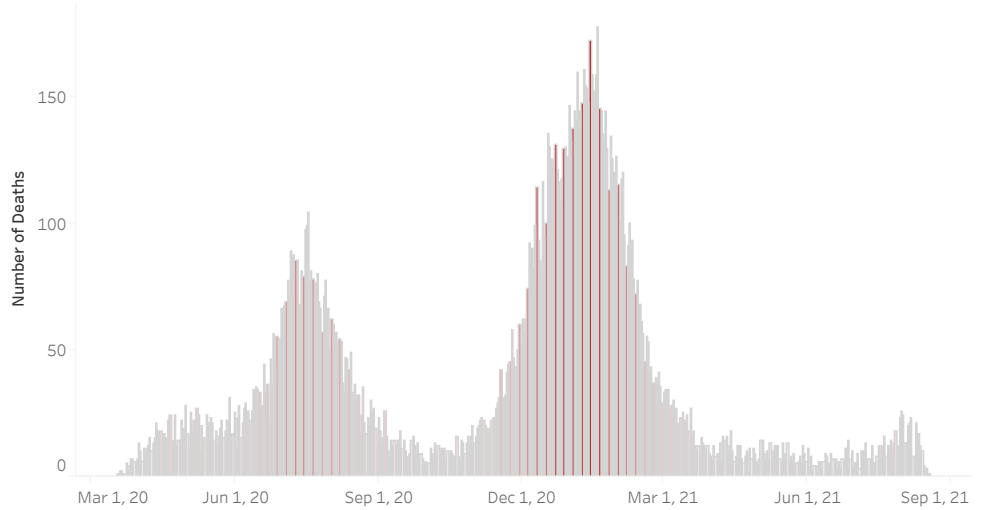

COVID-19 Deaths (total)

18,597

New COVID-19 Deaths Reported Today

36

Hover over the icon to get more information on the data in this dashboard.

### COVID-19 Deaths by County

Data will not be shown for counties with fewer than three deaths.

© Mapbox © OSM

### COVID-19 Deaths by Date of Death

Recent deaths may not be reported yet. Cases missing the date of death are excluded from the graph above, but are included in all other numbers.