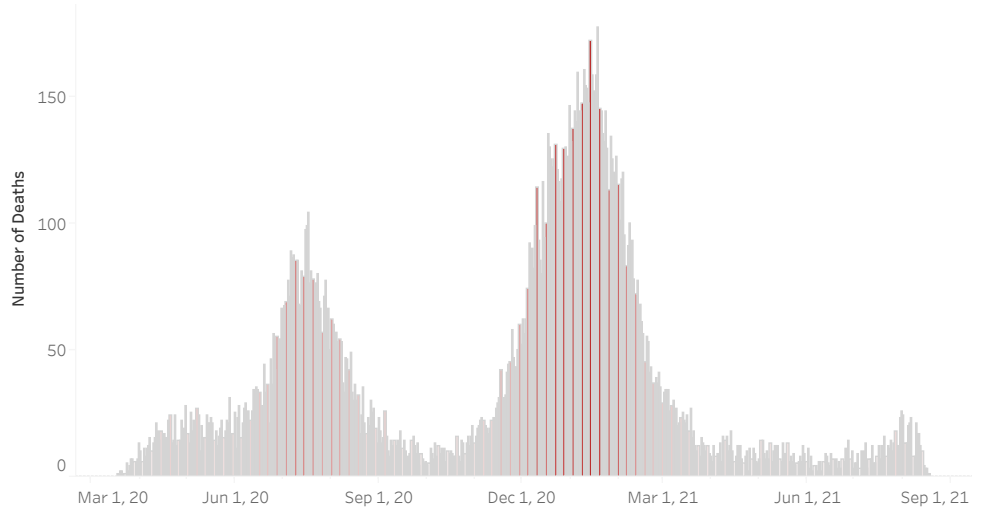

COVID-19 Deaths by Date of Death

Recent deaths may not be reported yet. Cases missing the date of death are excluded from the graph above, but are included in all other numbers.