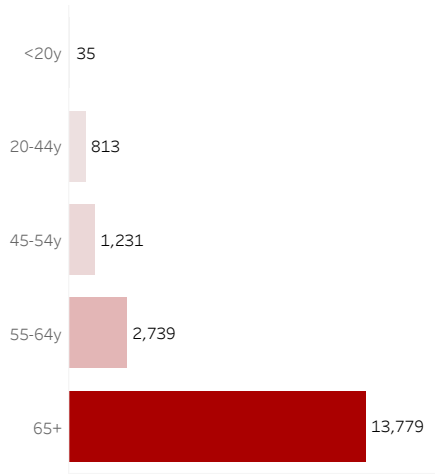

COVID-19 Deaths (total)

18,597

New COVID-19 Deaths Reported Today

36

Hover over the icon to get more information on the data in this dashboard.

COVID-19 Deaths by County

Data will not be shown for counties with fewer than three deaths.

© Mapbox © OSM

COVID-19 Deaths by Date of Death

Recent deaths may not be reported yet. Cases missing the date of death are excluded from the graph above, but are included in all other numbers.

COVID-19 Deaths by Gender

COVID-19 Deaths by Age Group

COVID-19 Deaths by Race/Ethnicity

Date Updated: 8/21/2021