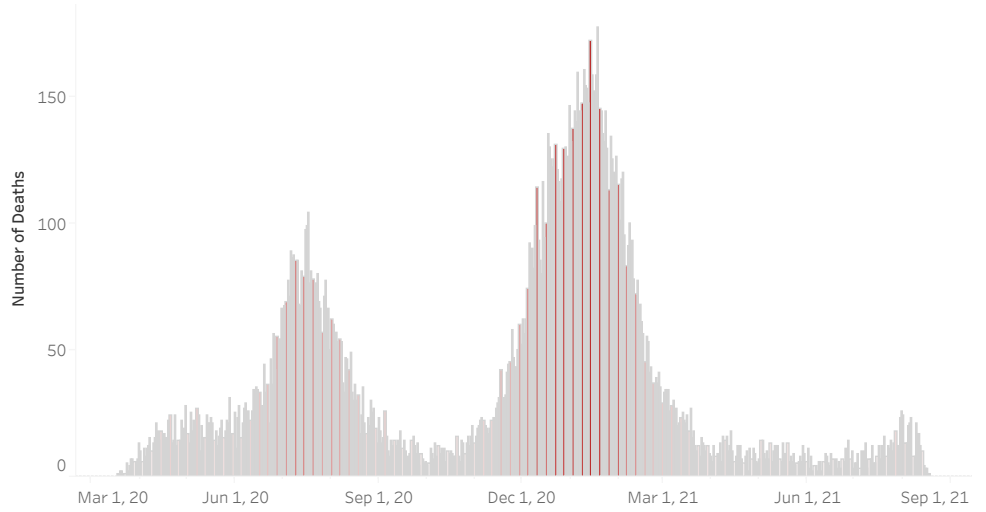

COVID-19 Deaths (total)

18,597

New COVID-19 Deaths Reported Today

36

Hover over the icon to get more information on the data in this dashboard.

COVID-19 Deaths by County

Data will not be shown for counties with fewer than three deaths.

© Mapbox © OSM

COVID-19 Deaths by Date of Death

Recent deaths may not be reported yet. Cases missing the date of death are excluded from the graph above, but are included in all other numbers.

COVID-19 Deaths by Gender