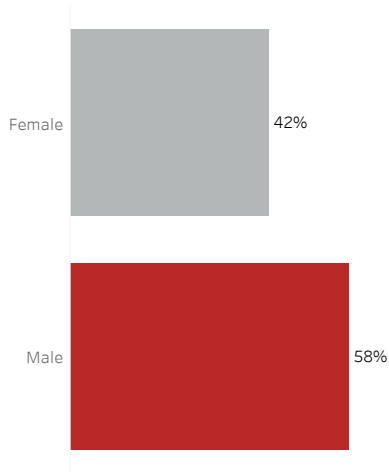

COVID-19 Deaths by Gender