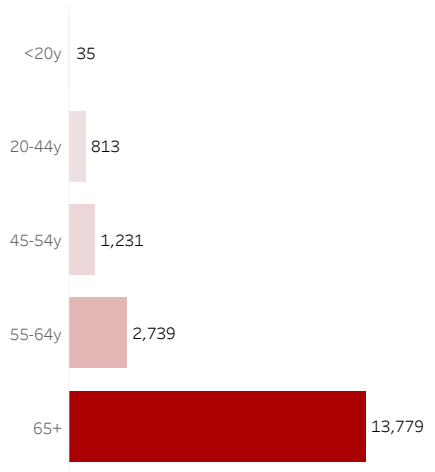

COVID-19 Deaths (total)

18,597

New COVID-19 Deaths Reported Today

36

Hover over the icon to get more information on the data in this dashboard.

COVID-19 Deaths by County

Data will not be shown for counties with fewer than three deaths.

© Mapbox © OSM

COVID-19 Deaths by Date of Death

Recent deaths may not be reported yet. Cases missing the date of death are excluded from the graph above, but are included in all other numbers.

COVID-19 Deaths by Gender

COVID-19 Deaths by Age Group

COVID-19 Deaths by Race/Ethnicity

Date Updated: 8/21/2021