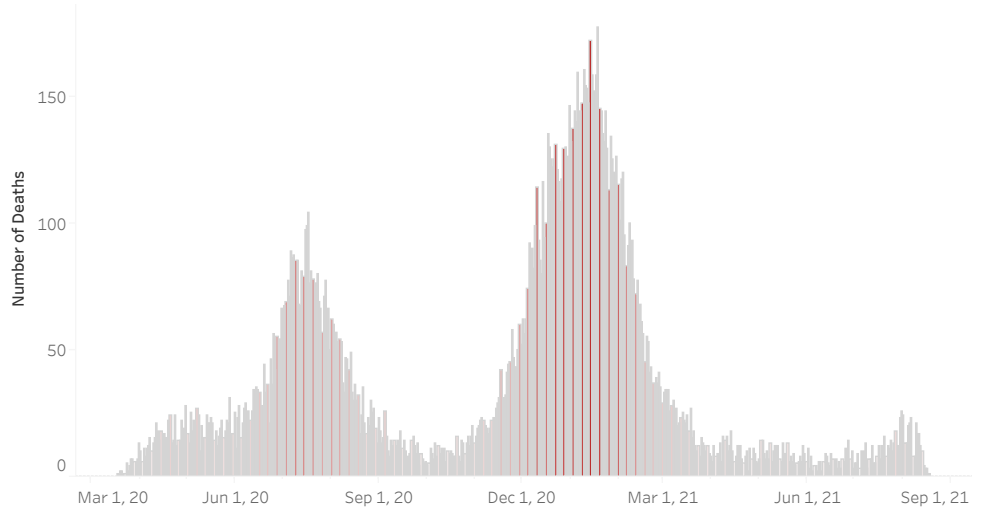

COVID-19 Deaths (total)

18,597

New COVID-19 Deaths Reported Today

36

Hover over the icon to get more information on the data in this dashboard.

COVID-19 Deaths by County

Data will not be shown for counties with fewer than three deaths.

© Mapbox © OSM

COVID-19 Deaths by Date of Death

Recent deaths may not be reported yet. Cases missing the date of death are excluded from the graph above, but are included in all other numbers.

COVID-19 Deaths by Gender