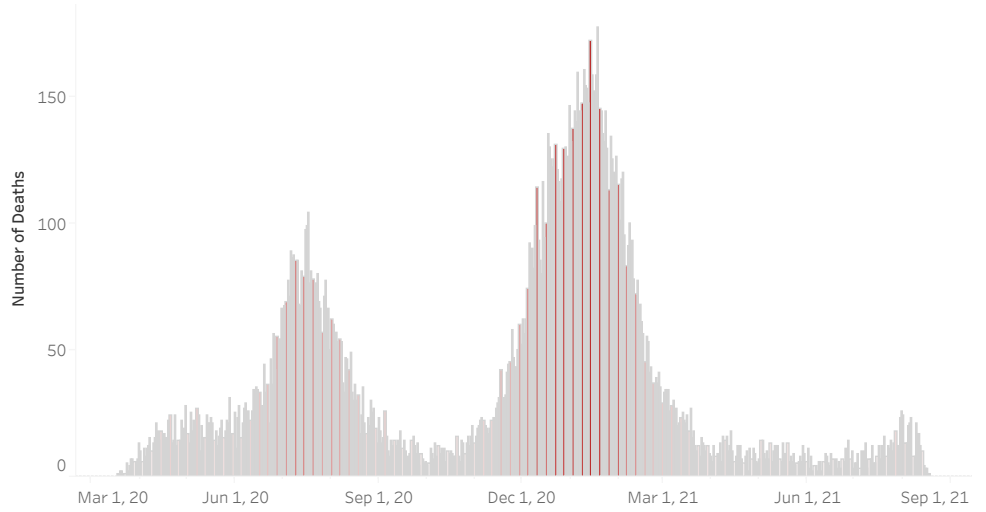

COVID-19 Deaths by Date of Death

Recent deaths may not be reported yet. Cases missing the date of death are excluded from the graph above, but are included in all other numbers.