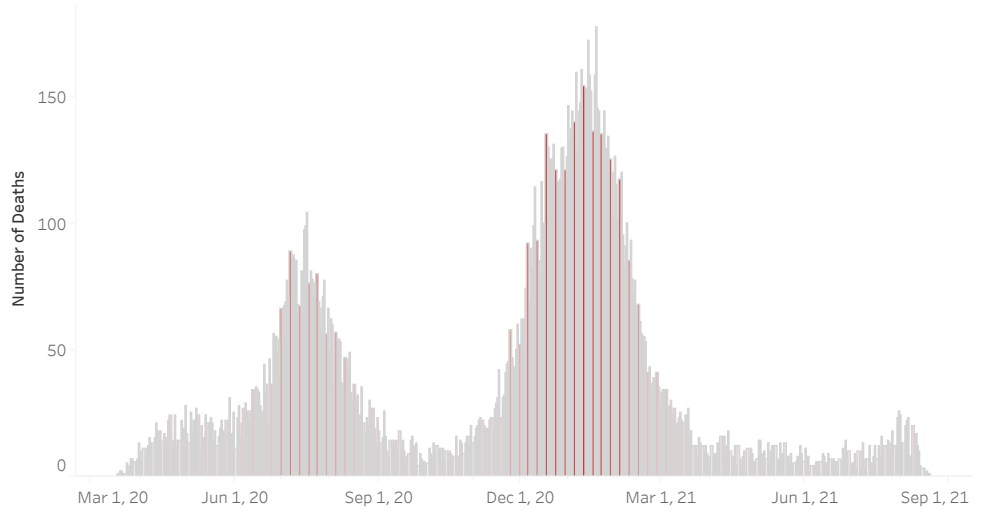

COVID-19 Deaths (total)

18,600

New COVID-19 Deaths Reported Today

3

Hover over the icon to get more information on the data in this dashboard.

COVID-19 Deaths by County

Data will not be shown for counties with fewer than three deaths.

© Mapbox © OSM

COVID-19 Deaths by Date of Death

Recent deaths may not be reported yet. Cases missing the date of death are excluded from the graph above, but are included in all other numbers.

COVID-19 Deaths by Gender