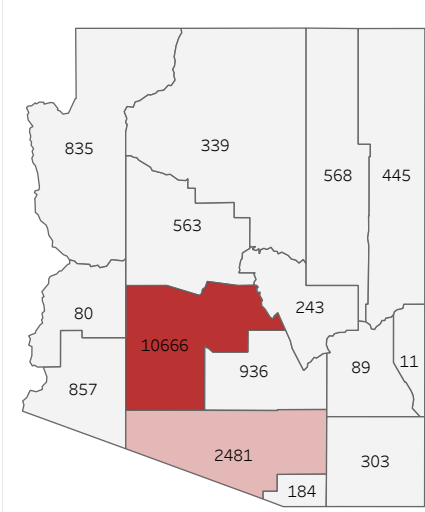

COVID-19 Deaths (total)

18,600

New COVID-19 Deaths Reported Today

3

Hover over the icon to get more information on the data in this dashboard.

COVID-19 Deaths by County

Data will not be shown for counties with fewer than three deaths.

© Mapbox © OSM

COVID-19 Deaths by Date of Death

Recent deaths may not be reported yet. Cases missing the date of death are excluded from the graph above, but are included in all other numbers.

COVID-19 Deaths by Gender

COVID-19 Deaths by Age Group

COVID-19 Deaths by Race/Ethnicity

Date Updated: 8/22/2021