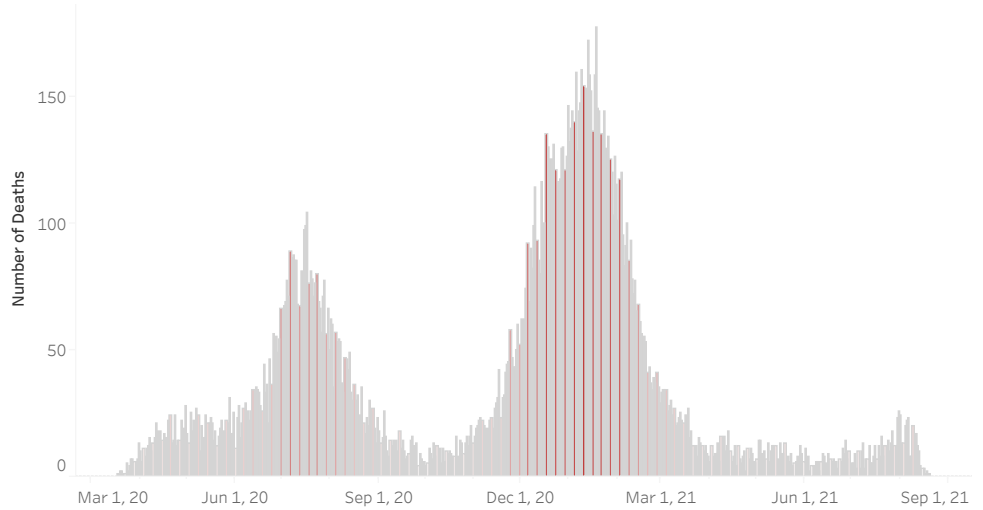

COVID-19 Deaths (total)

18,600

New COVID-19 Deaths Reported Today

3

Hover over the icon to get more information on the data in this dashboard.

### COVID-19 Deaths by County

Data will not be shown for counties with fewer than three deaths.

© Mapbox © OSM

### COVID-19 Deaths by Date of Death

Recent deaths may not be reported yet. Cases missing the date of death are excluded from the graph above, but are included in all other numbers.