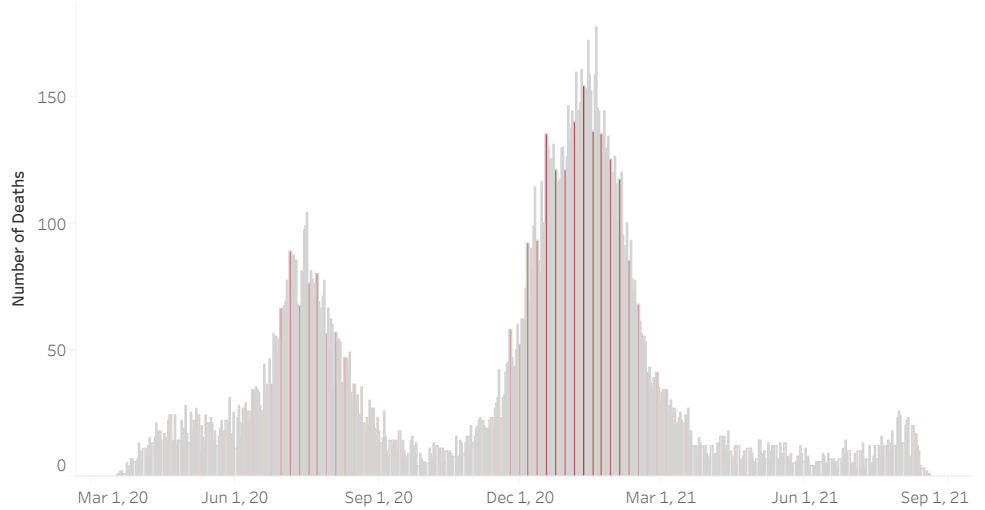

COVID-19 Deaths (total)

18,600

New COVID-19 Deaths Reported Today

3

Hover over the icon to get more information on the data in this dashboard.

COVID-19 Deaths by County

Data will not be shown for counties with fewer than three deaths.

© Mapbox © OSM

COVID-19 Deaths by Date of Death

Recent deaths may not be reported yet. Cases missing the date of death are excluded from the graph above, but are included in all other numbers.

COVID-19 Deaths by Gender