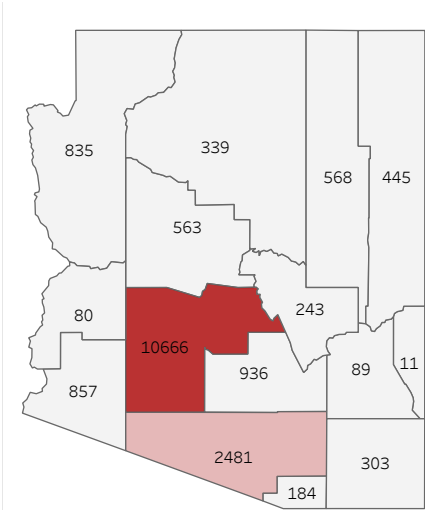

COVID-19 Deaths (total)

18,600

New COVID-19 Deaths Reported Today

3

Hover over the icon to get more information on the data in this dashboard.

COVID-19 Deaths by County

Data will not be shown for counties with fewer than three deaths.

© Mapbox © OSM

COVID-19 Deaths by Date of Death

Recent deaths may not be reported yet. Cases missing the date of death are excluded from the graph above, but are included in all other numbers.

COVID-19 Deaths by Gender

COVID-19 Deaths by Age Group

COVID-19 Deaths by Race/Ethnicity

Date Updated: 8/22/2021