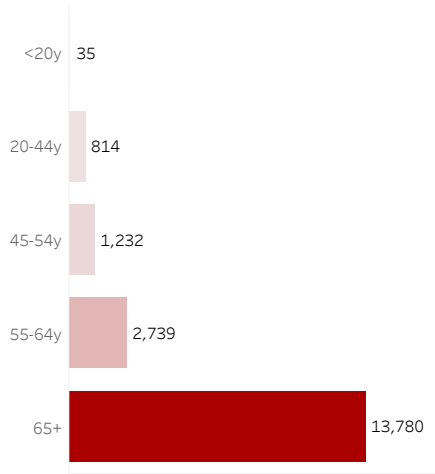

COVID-19 Deaths (total)

18,600

New COVID-19 Deaths Reported Today

3

Hover over the icon to get more information on the data in this dashboard.

COVID-19 Deaths by County

Data will not be shown for counties with fewer than three deaths.

© Mapbox © OSM

COVID-19 Deaths by Date of Death

Recent deaths may not be reported yet. Cases missing the date of death are excluded from the graph above, but are included in all other numbers.

COVID-19 Deaths by Gender

COVID-19 Deaths by Age Group

COVID-19 Deaths by Race/Ethnicity

Date Updated: 8/22/2021