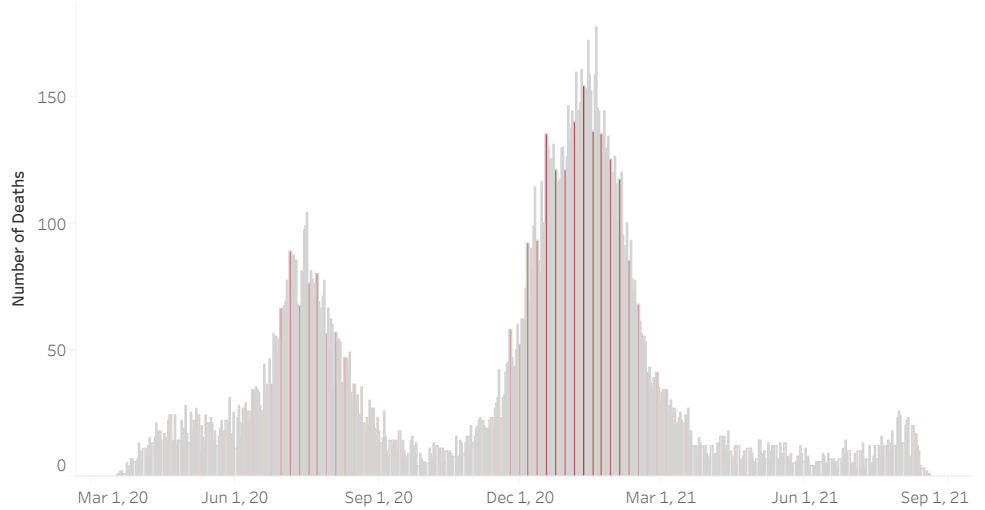

COVID-19 Deaths by Date of Death

Recent deaths may not be reported yet. Cases missing the date of death are excluded from the graph above, but are included in all other numbers.