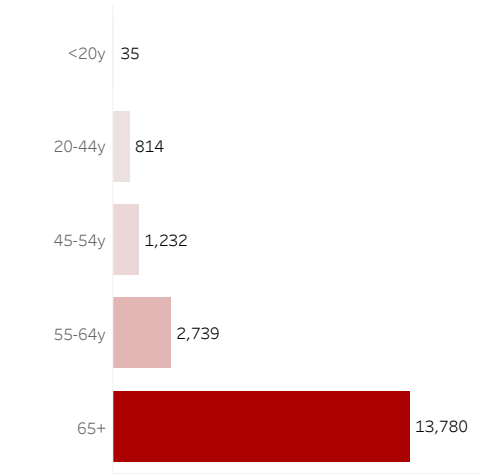

COVID-19 Deaths (total)

18,600

New COVID-19 Deaths Reported Today

3

Hover over the icon to get more information on the data in this dashboard.

COVID-19 Deaths by County

Data will not be shown for counties with fewer than three deaths.

© Mapbox © OSM

COVID-19 Deaths by Date of Death

Recent deaths may not be reported yet. Cases missing the date of death are excluded from the graph above, but are included in all other numbers.

COVID-19 Deaths by Gender

COVID-19 Deaths by Age Group

COVID-19 Deaths by Race/Ethnicity

Date Updated: 8/22/2021