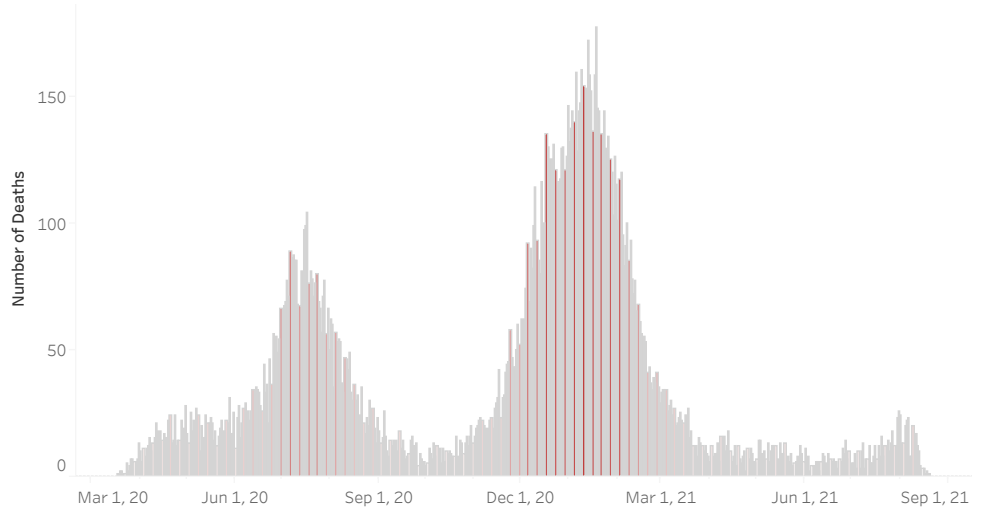

COVID-19 Deaths (total)

18,600

New COVID-19 Deaths Reported Today

3

Hover over the icon to get more information on the data in this dashboard.

COVID-19 Deaths by County

Data will not be shown for counties with fewer than three deaths.

© Mapbox © OSM

COVID-19 Deaths by Date of Death

Recent deaths may not be reported yet. Cases missing the date of death are excluded from the graph above, but are included in all other numbers.

COVID-19 Deaths by Gender