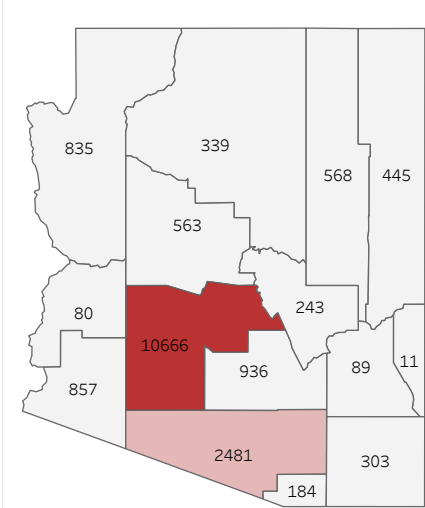

COVID-19 Deaths (total)

18,600

New COVID-19 Deaths Reported Today

3

Hover over the icon to get more information on the data in this dashboard.

COVID-19 Deaths by County

Data will not be shown for counties with fewer than three deaths.

© Mapbox © OSM

COVID-19 Deaths by Date of Death

Recent deaths may not be reported yet. Cases missing the date of death are excluded from the graph above, but are included in all other numbers.

COVID-19 Deaths by Gender

COVID-19 Deaths by Age Group

COVID-19 Deaths by Race/Ethnicity

Date Updated: 8/22/2021