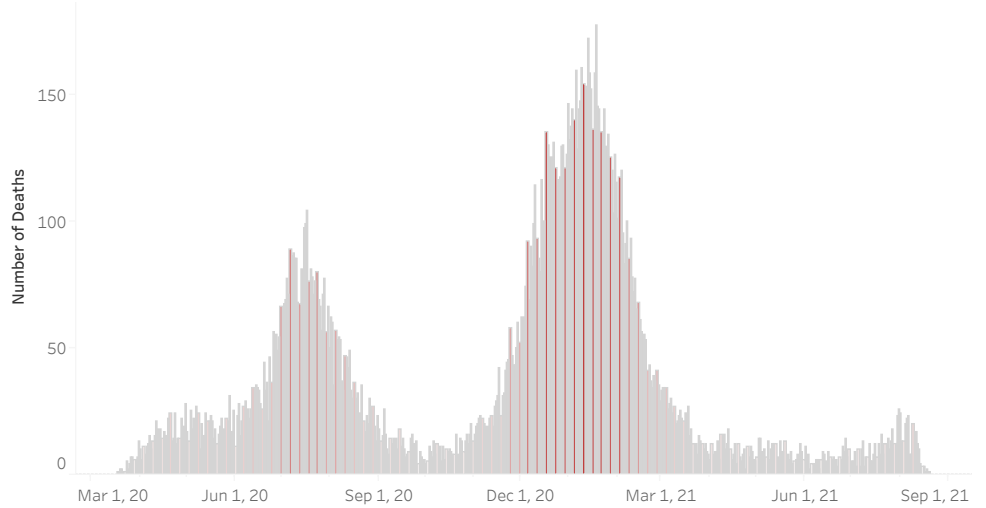

COVID-19 Deaths by Date of Death

Recent deaths may not be reported yet. Cases missing the date of death are excluded from the graph above, but are included in all other numbers.