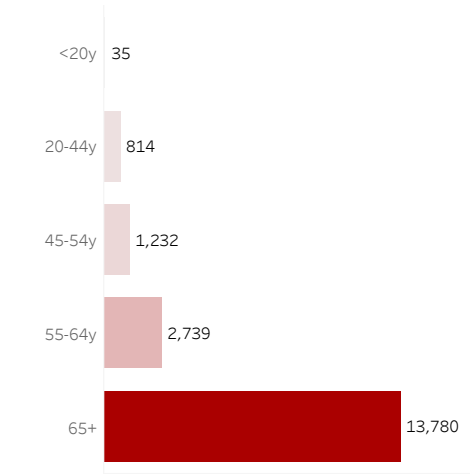

COVID-19 Deaths (total)

18,600

New COVID-19 Deaths Reported Today

0

Hover over the icon to get more information on the data in this dashboard.

COVID-19 Deaths by County

Data will not be shown for counties with fewer than three deaths.

© Mapbox © OSM

COVID-19 Deaths by Date of Death

Recent deaths may not be reported yet. Cases missing the date of death are excluded from the graph above, but are included in all other numbers.

COVID-19 Deaths by Gender

COVID-19 Deaths by Age Group

COVID-19 Deaths by Race/Ethnicity

Date Updated: 8/23/2021