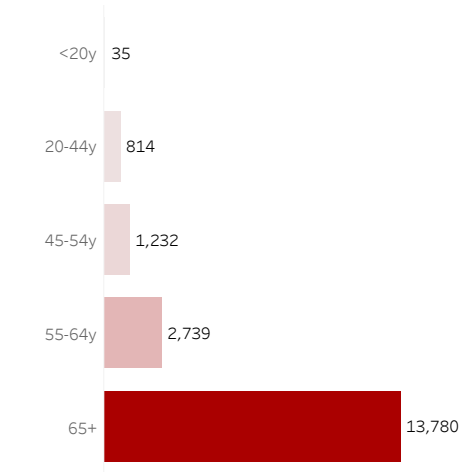

COVID-19 Deaths (total)

18,600

New COVID-19 Deaths Reported Today

0

Hover over the icon to get more information on the data in this dashboard.

COVID-19 Deaths by County

Data will not be shown for counties with fewer than three deaths.

© Mapbox © OSM

COVID-19 Deaths by Date of Death

Recent deaths may not be reported yet. Cases missing the date of death are excluded from the graph above, but are included in all other numbers.

COVID-19 Deaths by Gender

COVID-19 Deaths by Age Group

COVID-19 Deaths by Race/Ethnicity

Date Updated: 8/23/2021